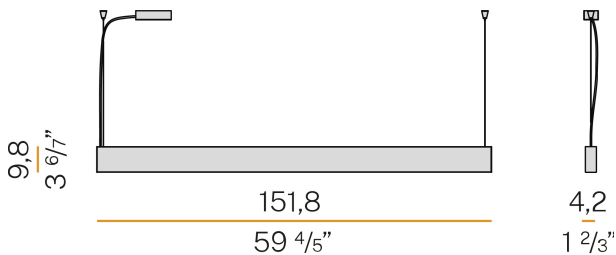

Technical drawing