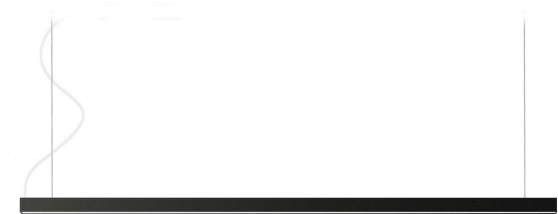

PANZERI

Brooklyn Line

220-240V AC dimmable (DALI/Push DIM)

L23302.150.0402

Data sheet

CODE	L23302.150.0402
SYSTEM POWER CONSUMPTION	29W
EFFICACY	59.07lm/W
LIGHT SOURCE	LED
LIGHT SOURCE LIFETIME	L80 (B20) 80.000h
COLOUR TEMPERATURE	3000K Ra>90
LIGHT DISTRIBUTION	diffused
POWER SUPPLY	220-240V AC
FREQUENCY	50/60Hz
ELECTRICAL CONFIGURATION	dimmable (DALI/Push DIM)
DRIVER	integrated included
NOMINAL LUMINOUS FLUX	3420lm
LUMEN OUTPUT	1713lm
EFFICIENCY	50.1%
WEIGHT	2,32 Kg
PROTECTION DEGREE	IP20
COLOUR TOLLERANCES	SDCM 3
GLOW WIRE TEST PERFORMANCE	850°
PACKING DIMENSIONS	0,0 x 0,0 x 0,0 cm

Suspension lighting fixture for interiors, with direct light emission.
Extruded aluminium structure in RAL 9003 white powder paint.
Extruded aluminium reflector in powder paint.
Extruded polycarbonate diffuser with opaline finish.
Aluminium end caps in polyacrylic paint.
Suspension kit with griplocks and 2m (78,7") long steel cables.
2,2m (86,6") long power cable in transparent PVC.
Power canopy with pickled sheet metal ceiling bracket and covering in white polyacrylic paint.