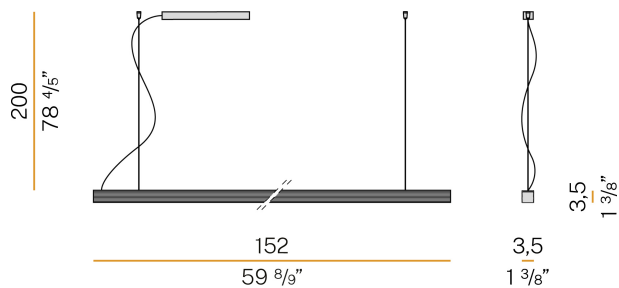

PANZERI

Brooklyn Line

220-240V AC dimmable (DALI/Push DIM)

L23302.150.0402

Data sheet

CODE	L23302.150.0402
SYSTEM POWER CONSUMPTION	29W
EFFICACY	59.07lm/W
LIGHT SOURCE	LED
LIGHT SOURCE LIFETIME	L80 (B20) 80.000h
COLOUR TEMPERATURE	3000K Ra>90
LIGHT DISTRIBUTION	diffused
POWER SUPPLY	220-240V AC
FREQUENCY	50/60Hz
ELECTRICAL CONFIGURATION	dimmable (DALI/Push DIM)
DRIVER	integrated included
NOMINAL LUMINOUS FLUX	3420lm
LUMEN OUTPUT	1713lm
EFFICIENCY	50.1%
WEIGHT	2,32 Kg
PROTECTION DEGREE	IP20
COLOUR TOLLERANCES	SDCM 3
GLOW WIRE TEST PERFORMANCE	850°
PACKING DIMENSIONS	0,0 x 0,0 x 0,0 cm

Suspension lighting fixture for interiors, with direct light emission.
Extruded aluminium structure in RAL 9003 white powder paint.
Extruded aluminium reflector in powder paint.
Extruded polycarbonate diffuser with opaline finish.
Aluminium end caps in polyacrylic paint.
Suspension kit with griplocks and 2m (78,7") long steel cables.
2,2m (86,6") long power cable in transparent PVC.
Power canopy with pickled sheet metal ceiling bracket and covering in white polyacrylic paint.

Technical drawing

Polar diagram