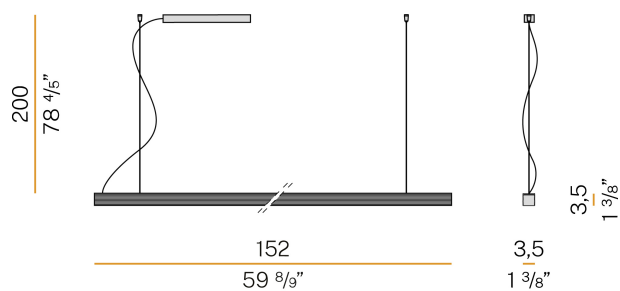

PANZERI

Brooklyn Line

220-240V AC ON-OFF
L23302.150.0401

Data sheet

CODE	L23302.150.0401
SYSTEM POWER CONSUMPTION	29W
EFFICACY	59.07lm/W
LIGHT SOURCE	LED
LIGHT SOURCE LIFETIME	L80 (B20) 80.000h
COLOUR TEMPERATURE	3000K Ra>90
LIGHT DISTRIBUTION	diffused
POWER SUPPLY	220-240V AC
FREQUENCY	50/60Hz
ELECTRICAL CONFIGURATION	ON-OFF
DRIVER	integrated included
NOMINAL LUMINOUS FLUX	3420lm
LUMEN OUTPUT	1713lm
EFFICIENCY	50.1%
WEIGHT	2,32 Kg
PROTECTION DEGREE	IP20
COLOUR TOLLERANCES	SDCM 3
GLOW WIRE TEST PERFORMANCE	850°
PACKING DIMENSIONS	12,0 x 170,0 x 7,0 cm

Suspension lighting fixture for interiors, with direct light emission.
Extruded aluminium structure in RAL 9003 white powder paint.
Extruded aluminium reflector in powder paint.
Extruded polycarbonate diffuser with opaline finish.
Aluminium end caps in polyacrylic paint.
Suspension kit with griplocks and 2m (78,7") long steel cables.
2,2m (86,6") long power cable in transparent PVC.
Power canopy with pickled sheet metal ceiling bracket and covering in white polyacrylic paint.

Technical drawing

Polar diagram