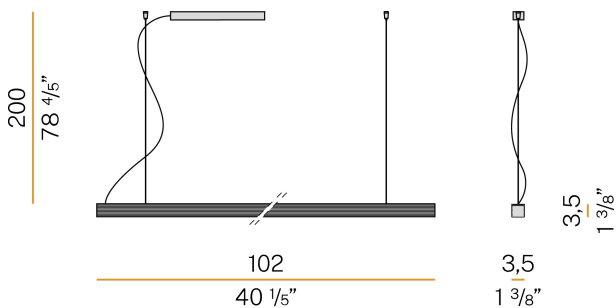

PANZERI

Brooklyn Line

220-240V AC ON-OFF

L23302.100.0401

Data sheet

CODE	L23302.100.0401
SYSTEM POWER CONSUMPTION	20W
EFFICACY	57.1lm/W
LIGHT SOURCE	LED
LIGHT SOURCE LIFETIME	L80 (B20) 80.000h
COLOUR TEMPERATURE	3000K Ra>90
LIGHT DISTRIBUTION	diffused
POWER SUPPLY	220-240V AC
FREQUENCY	50/60Hz
ELECTRICAL CONFIGURATION	ON-OFF
DRIVER	integrated included
NOMINAL LUMINOUS FLUX	2280lm
LUMEN OUTPUT	1142lm
EFFICIENCY	50.1%
WEIGHT	2,12 Kg
PROTECTION DEGREE	IP20
COLOUR TOLLERANCES	SDCM 3
GLOW WIRE TEST PERFORMANCE	850°
PACKING DIMENSIONS	12,0 x 106,0 x 7,0 cm

Suspension lighting fixture for interiors, with direct light emission. Extruded aluminium structure in RAL 9003 white powder paint. Extruded aluminium reflector in powder paint. Extruded polycarbonate diffuser with opaline finish. Aluminium end caps in polyacrylic paint. Suspension kit with griplocks and 2m (78,7") long steel cables. 2,2m (86,6") long power cable in transparent PVC. Power canopy with pickled sheet metal ceiling bracket and covering in white polyacrylic paint.

Technical drawing

Polar diagram