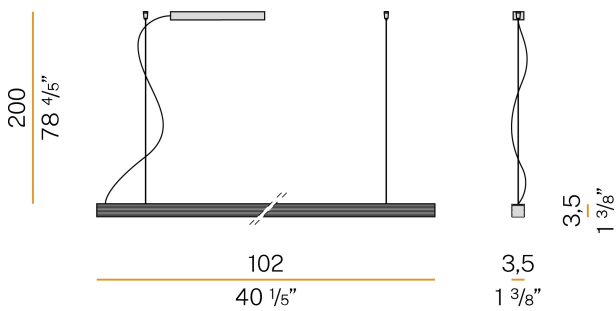

PANZERI

Brooklyn Line

220-240V AC ON-OFF
L23302.100.0401

Data sheet

CODE	L23302.100.0401
SYSTEM POWER CONSUMPTION	20W
EFFICACY	57.1lm/W
LIGHT SOURCE	LED
LIGHT SOURCE LIFETIME	L80 (B20) 80.000h
COLOUR TEMPERATURE	3000K Ra>90
LIGHT DISTRIBUTION	diffused
POWER SUPPLY	220-240V AC
FREQUENCY	50/60Hz
ELECTRICAL CONFIGURATION	ON-OFF
DRIVER	integrated included
NOMINAL LUMINOUS FLUX	2280lm
LUMEN OUTPUT	1142lm
EFFICIENCY	50.1%
WEIGHT	2,12 Kg
PROTECTION DEGREE	IP20
COLOUR TOLLERANCES	SDCM 3
GLOW WIRE TEST PERFORMANCE	850°
PACKING DIMENSIONS	12,0 x 106,0 x 7,0 cm

Suspension lighting fixture for interiors, with direct light emission.
Extruded aluminium structure in RAL 9003 white powder paint.
Extruded aluminium reflector in powder paint.
Extruded polycarbonate diffuser with opaline finish.
Aluminium end caps in polyacrylic paint.
Suspension kit with griplocks and 2m (78,7") long steel cables.
2,2m (86,6") long power cable in transparent PVC.
Power canopy with pickled sheet metal ceiling bracket and covering in white polyacrylic paint.

Technical drawing

Polar diagram