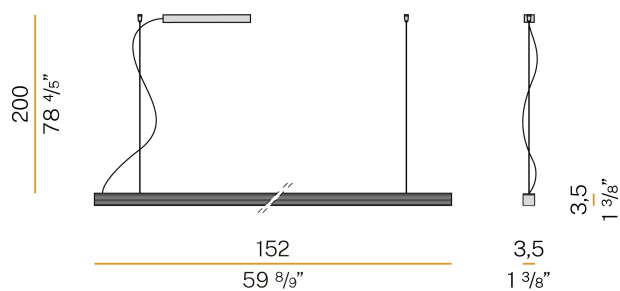

PANZERI

Brooklyn Line

220-240V AC dimmable (DALI/Push DIM)

L23301.150.0402

● white

Data sheet

CODE	L23301.150.0402
SYSTEM POWER CONSUMPTION	29W
EFFICACY	59.07lm/W
LIGHT SOURCE	LED
LIGHT SOURCE LIFETIME	L80 (B20) 80.000h
COLOUR TEMPERATURE	3000K Ra>90
LIGHT DISTRIBUTION	diffused
POWER SUPPLY	220-240V AC
FREQUENCY	50/60Hz
ELECTRICAL CONFIGURATION	dimmable (DALI/Push DIM)
DRIVER	integrated included
NOMINAL LUMINOUS FLUX	3420lm
LUMEN OUTPUT	1713lm
EFFICIENCY	50.1%
WEIGHT	2,32 Kg
PROTECTION DEGREE	IP20
COLOUR TOLLERANCES	SDCM 3
GLOW WIRE TEST PERFORMANCE	850°
PACKING DIMENSIONS	0,0 x 0,0 x 0,0 cm

Suspension lighting fixture for interiors, with direct light emission. Extruded aluminium structure in RAL 9003 white powder paint. Extruded aluminium reflector in powder paint. Extruded polycarbonate diffuser with opaline finish. Aluminium end caps in polyacrylic paint. Suspension kit with griplocks and 2m (78,7") long steel cables. 2,2m (86,6") long power cable in transparent PVC. Power canopy with pickled sheet metal ceiling bracket and covering in white polyacrylic paint.

Technical drawing

Polar diagram