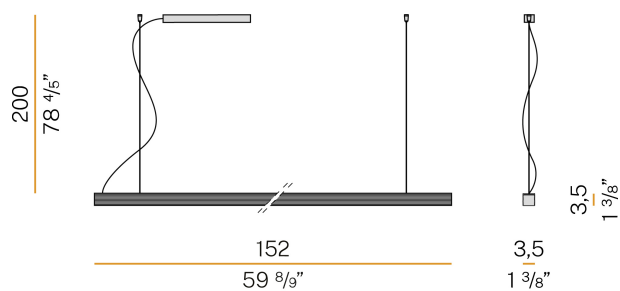

PANZERI

Brooklyn Line

220-240V AC ON-OFF
L23301.150.0401

● white

Data sheet

CODE	L23301.150.0401
SYSTEM POWER CONSUMPTION	29W
EFFICACY	59.07lm/W
LIGHT SOURCE	LED
LIGHT SOURCE LIFETIME	L80 (B20) 80.000h
COLOUR TEMPERATURE	3000K Ra>90
LIGHT DISTRIBUTION	diffused
POWER SUPPLY	220-240V AC
FREQUENCY	50/60Hz
ELECTRICAL CONFIGURATION	ON-OFF
DRIVER	integrated included
NOMINAL LUMINOUS FLUX	3420lm
LUMEN OUTPUT	1713lm
EFFICIENCY	50.1%
WEIGHT	2,32 Kg
PROTECTION DEGREE	IP20
COLOUR TOLLERANCES	SDCM 3
GLOW WIRE TEST PERFORMANCE	850°
PACKING DIMENSIONS	12,0 x 170,0 x 7,0 cm

Suspension lighting fixture for interiors, with direct light emission.
Extruded aluminium structure in RAL 9003 white powder paint.
Extruded aluminium reflector in powder paint.
Extruded polycarbonate diffuser with opaline finish.
Aluminium end caps in polyacrylic paint.
Suspension kit with griplocks and 2m (78,7") long steel cables.
2,2m (86,6") long power cable in transparent PVC.
Power canopy with pickled sheet metal ceiling bracket and covering in white polyacrylic paint.

Technical drawing

Polar diagram