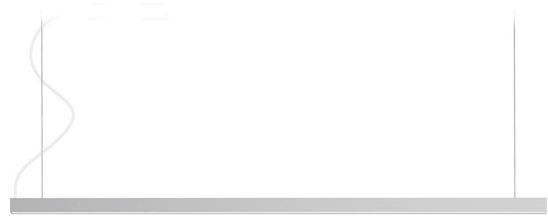

PANZERI

Brooklyn Line

220-240V AC ON-OFF
L23301.150.0401

● white

Data sheet

CODE	L23301.150.0401
SYSTEM POWER CONSUMPTION	29W
EFFICACY	59.07lm/W
LIGHT SOURCE	LED
LIGHT SOURCE LIFETIME	L80 (B20) 80.000h
COLOUR TEMPERATURE	3000K Ra>90
LIGHT DISTRIBUTION	diffused
POWER SUPPLY	220-240V AC
FREQUENCY	50/60Hz
ELECTRICAL CONFIGURATION	ON-OFF
DRIVER	integrated included
NOMINAL LUMINOUS FLUX	3420lm
LUMEN OUTPUT	1713lm
EFFICIENCY	50.1%
WEIGHT	2,32 Kg
PROTECTION DEGREE	IP20
COLOUR TOLLERANCES	SDCM 3
GLOW WIRE TEST PERFORMANCE	850°
PACKING DIMENSIONS	12,0 x 170,0 x 7,0 cm

Suspension lighting fixture for interiors, with direct light emission.
Extruded aluminium structure in RAL 9003 white powder paint.
Extruded aluminium reflector in powder paint.
Extruded polycarbonate diffuser with opaline finish.
Aluminium end caps in polyacrylic paint.
Suspension kit with griplocks and 2m (78,7") long steel cables.
2,2m (86,6") long power cable in transparent PVC.
Power canopy with pickled sheet metal ceiling bracket and covering in white polyacrylic paint.