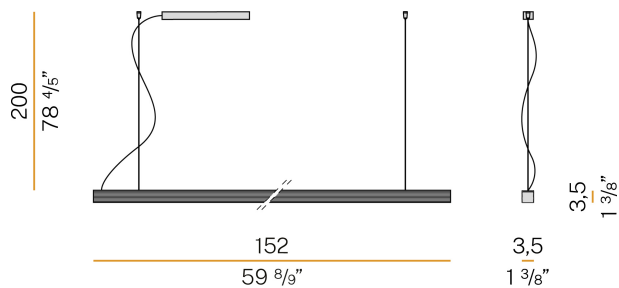

PANZERI

Brooklyn Line

220-240V AC ON-OFF
L23301.150.0401

● white

Data sheet

CODE	L23301.150.0401
SYSTEM POWER CONSUMPTION	29W
EFFICACY	59.07lm/W
LIGHT SOURCE	LED
LIGHT SOURCE LIFETIME	L80 (B20) 80.000h
COLOUR TEMPERATURE	3000K Ra>90
LIGHT DISTRIBUTION	diffused
POWER SUPPLY	220-240V AC
FREQUENCY	50/60Hz
ELECTRICAL CONFIGURATION	ON-OFF
DRIVER	integrated included
NOMINAL LUMINOUS FLUX	3420lm
LUMEN OUTPUT	1713lm
EFFICIENCY	50.1%
WEIGHT	2,32 Kg
PROTECTION DEGREE	IP20
COLOUR TOLLERANCES	SDCM 3
GLOW WIRE TEST PERFORMANCE	850°
PACKING DIMENSIONS	12,0 x 170,0 x 7,0 cm

Suspension lighting fixture for interiors, with direct light emission.
Extruded aluminium structure in RAL 9003 white powder paint.
Extruded aluminium reflector in powder paint.
Extruded polycarbonate diffuser with opaline finish.
Aluminium end caps in polyacrylic paint.
Suspension kit with griplocks and 2m (78,7") long steel cables.
2,2m (86,6") long power cable in transparent PVC.
Power canopy with pickled sheet metal ceiling bracket and covering in white polyacrylic paint.

Technical drawing

Polar diagram