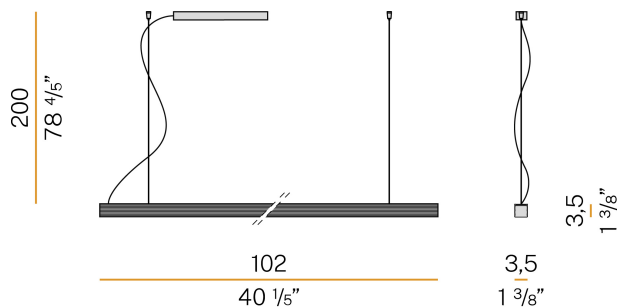

PANZERI

Brooklyn Line

220-240V AC dimmable (DALI/Push DIM)

L23301.100.0402

● white

Data sheet

CODE	L23301.100.0402
SYSTEM POWER CONSUMPTION	20W
EFFICACY	57.1lm/W
LIGHT SOURCE	LED
LIGHT SOURCE LIFETIME	L80 (B20) 80.000h
COLOUR TEMPERATURE	3000K Ra>90
LIGHT DISTRIBUTION	diffused
POWER SUPPLY	220-240V AC
FREQUENCY	50/60Hz
ELECTRICAL CONFIGURATION	dimmable (DALI/Push DIM)
DRIVER	integrated included
NOMINAL LUMINOUS FLUX	2280lm
LUMEN OUTPUT	1142lm
EFFICIENCY	50.1%
WEIGHT	2,12 Kg
PROTECTION DEGREE	IP20
COLOUR TOLLERANCES	SDCM 3
GLOW WIRE TEST PERFORMANCE	850°
PACKING DIMENSIONS	0,0 x 0,0 x 0,0 cm

Suspension lighting fixture for interiors, with direct light emission.
Extruded aluminium structure in RAL 9003 white powder paint.
Extruded aluminium reflector in powder paint.
Extruded polycarbonate diffuser with opaline finish.
Aluminium end caps in polyacrylic paint.
Suspension kit with griplocks and 2m (78,7") long steel cables.
2,2m (86,6") long power cable in transparent PVC.
Power canopy with pickled sheet metal ceiling bracket and covering in white polyacrylic paint.

Technical drawing

Polar diagram