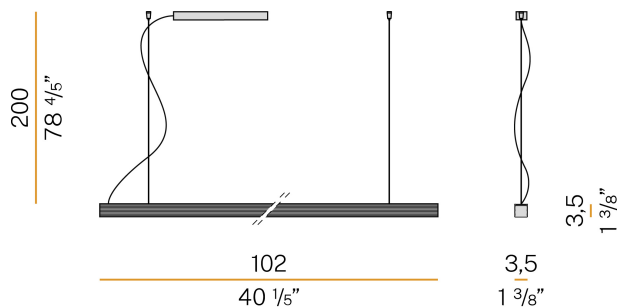

PANZERI

Brooklyn Line

220-240V AC dimmable (DALI/Push DIM)

L23301.100.0402

● white

Data sheet

CODE	L23301.100.0402
SYSTEM POWER CONSUMPTION	20W
EFFICACY	57.1lm/W
LIGHT SOURCE	LED
LIGHT SOURCE LIFETIME	L80 (B20) 80.000h
COLOUR TEMPERATURE	3000K Ra>90
LIGHT DISTRIBUTION	diffused
POWER SUPPLY	220-240V AC
FREQUENCY	50/60Hz
ELECTRICAL CONFIGURATION	dimmable (DALI/Push DIM)
DRIVER	integrated included
NOMINAL LUMINOUS FLUX	2280lm
LUMEN OUTPUT	1142lm
EFFICIENCY	50.1%
WEIGHT	2,12 Kg
PROTECTION DEGREE	IP20
COLOUR TOLLERANCES	SDCM 3
GLOW WIRE TEST PERFORMANCE	850°
PACKING DIMENSIONS	0,0 x 0,0 x 0,0 cm

Suspension lighting fixture for interiors, with direct light emission. Extruded aluminium structure in RAL 9003 white powder paint. Extruded aluminium reflector in powder paint. Extruded polycarbonate diffuser with opaline finish. Aluminium end caps in polyacrylic paint. Suspension kit with griplocks and 2m (78,7") long steel cables. 2,2m (86,6") long power cable in transparent PVC. Power canopy with pickled sheet metal ceiling bracket and covering in white polyacrylic paint.

Technical drawing

Polar diagram