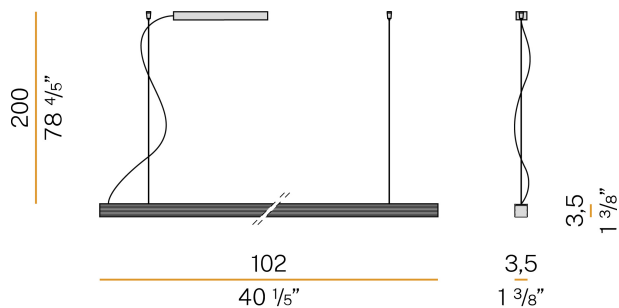

PANZERI

Brooklyn Line

220-240V AC ON-OFF
L23301.100.0401

● white

Data sheet

CODE	L23301.100.0401
SYSTEM POWER CONSUMPTION	20W
EFFICACY	57.1lm/W
LIGHT SOURCE	LED
LIGHT SOURCE LIFETIME	L80 (B20) 80.000h
COLOUR TEMPERATURE	3000K Ra>90
LIGHT DISTRIBUTION	diffused
POWER SUPPLY	220-240V AC
FREQUENCY	50/60Hz
ELECTRICAL CONFIGURATION	ON-OFF
DRIVER	integrated included
NOMINAL LUMINOUS FLUX	2280lm
LUMEN OUTPUT	1142lm
EFFICIENCY	50.1%
WEIGHT	2,12 Kg
PROTECTION DEGREE	IP20
COLOUR TOLLERANCES	SDCM 3
GLOW WIRE TEST PERFORMANCE	850°
PACKING DIMENSIONS	12,0 x 106,0 x 7,0 cm

Suspension lighting fixture for interiors, with direct light emission. Extruded aluminium structure in RAL 9003 white powder paint. Extruded aluminium reflector in powder paint. Extruded polycarbonate diffuser with opaline finish. Aluminium end caps in polyacrylic paint. Suspension kit with griplocks and 2m (78,7") long steel cables. 2,2m (86,6") long power cable in transparent PVC. Power canopy with pickled sheet metal ceiling bracket and covering in white polyacrylic paint.

Technical drawing

Polar diagram