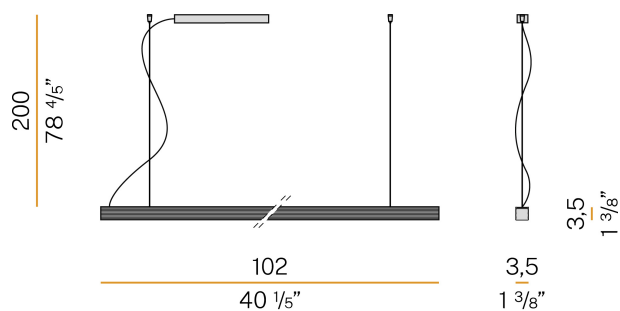

Technical drawing