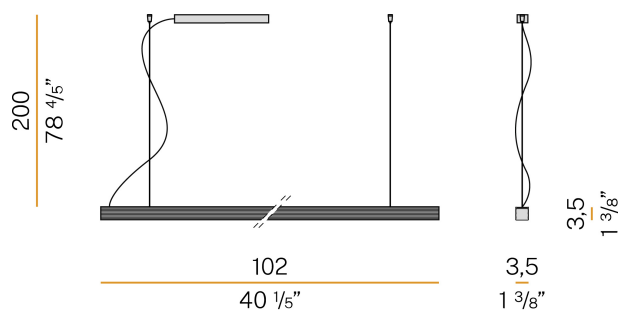

PANZERI

Brooklyn Line

220-240V AC ON-OFF
L23301.100.0401

● white

Data sheet

CODE	L23301.100.0401
SYSTEM POWER CONSUMPTION	20W
EFFICACY	57.1lm/W
LIGHT SOURCE	LED
LIGHT SOURCE LIFETIME	L80 (B20) 80.000h
COLOUR TEMPERATURE	3000K Ra>90
LIGHT DISTRIBUTION	diffused
POWER SUPPLY	220-240V AC
FREQUENCY	50/60Hz
ELECTRICAL CONFIGURATION	ON-OFF
DRIVER	integrated included
NOMINAL LUMINOUS FLUX	2280lm
LUMEN OUTPUT	1142lm
EFFICIENCY	50.1%
WEIGHT	2,12 Kg
PROTECTION DEGREE	IP20
COLOUR TOLLERANCES	SDCM 3
GLOW WIRE TEST PERFORMANCE	850°
PACKING DIMENSIONS	12,0 x 106,0 x 7,0 cm

Suspension lighting fixture for interiors, with direct light emission. Extruded aluminium structure in RAL 9003 white powder paint. Extruded aluminium reflector in powder paint. Extruded polycarbonate diffuser with opaline finish. Aluminium end caps in polyacrylic paint. Suspension kit with griplocks and 2m (78,7") long steel cables. 2,2m (86,6") long power cable in transparent PVC. Power canopy with pickled sheet metal ceiling bracket and covering in white polyacrylic paint.

Technical drawing

Polar diagram