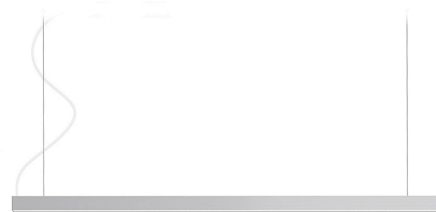

PANZERI

Brooklyn Line

220-240V AC ON-OFF
L23301.100.0401

● white

Data sheet

CODE	L23301.100.0401
SYSTEM POWER CONSUMPTION	20W
EFFICACY	57.1lm/W
LIGHT SOURCE	LED
LIGHT SOURCE LIFETIME	L80 (B20) 80.000h
COLOUR TEMPERATURE	3000K Ra>90
LIGHT DISTRIBUTION	diffused
POWER SUPPLY	220-240V AC
FREQUENCY	50/60Hz
ELECTRICAL CONFIGURATION	ON-OFF
DRIVER	integrated included
NOMINAL LUMINOUS FLUX	2280lm
LUMEN OUTPUT	1142lm
EFFICIENCY	50.1%
WEIGHT	2,12 Kg
PROTECTION DEGREE	IP20
COLOUR TOLLERANCES	SDCM 3
GLOW WIRE TEST PERFORMANCE	850°
PACKING DIMENSIONS	12,0 x 106,0 x 7,0 cm

Suspension lighting fixture for interiors, with direct light emission. Extruded aluminium structure in RAL 9003 white powder paint. Extruded aluminium reflector in powder paint. Extruded polycarbonate diffuser with opaline finish. Aluminium end caps in polyacrylic paint. Suspension kit with griplocks and 2m (78,7") long steel cables. 2,2m (86,6") long power cable in transparent PVC. Power canopy with pickled sheet metal ceiling bracket and covering in white polyacrylic paint.