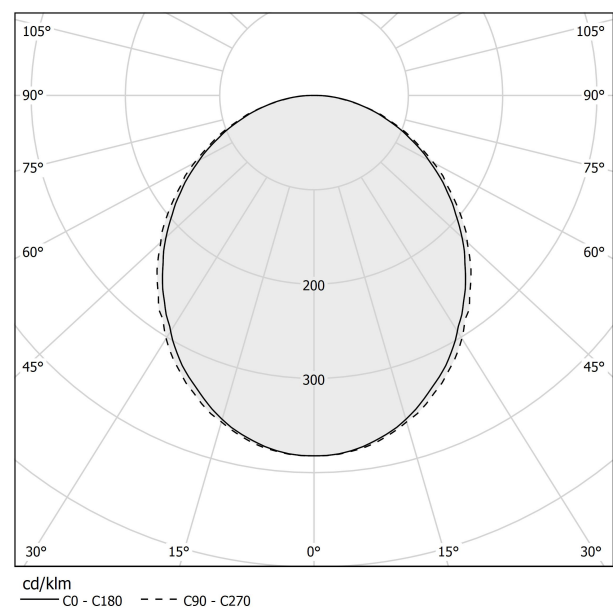

### Data sheet

CODE	L23219.360.0402
SYSTEM POWER CONSUMPTION	109W
EFFICACY	54.4lm/W
LIGHT SOURCE	LED
LIGHT SOURCE LIFETIME	L80 (B20) 80.000h
COLOUR TEMPERATURE	3000K Ra>90
LIGHT DISTRIBUTION	diffused
POWER SUPPLY	220-240V AC
FREQUENCY	50/60Hz
ELECTRICAL CONFIGURATION	dimmable (DALI/Push DIM)
DRIVER	integrated included
NOMINAL LUMINOUS FLUX	13680lm
LUMEN OUTPUT	5931lm
EFFICIENCY	43.4%
WEIGHT	5.78 Kg
PROTECTION DEGREE	IP40
COLOUR TOLLERANCES	SDCM 3
GLOW WIRE TEST PERFORMANCE	850°
PACKING DIMENSIONS	200,0 x 200,0 x 11,0 cm

### Polar diagram