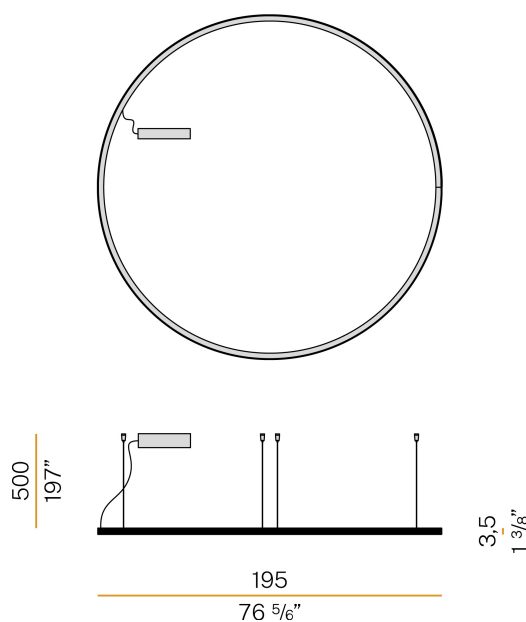

## Brooklyn Round

220-240V AC dimmable (DALI/Push DIM)

L23219.360.0402

 matte brass

### Data sheet

CODE	L23219.360.0402
SYSTEM POWER CONSUMPTION	109W
EFFICACY	54.4lm/W
LIGHT SOURCE	LED
LIGHT SOURCE LIFETIME	L80 (B20) 80.000h
COLOUR TEMPERATURE	3000K Ra>90
LIGHT DISTRIBUTION	diffused
POWER SUPPLY	220-240V AC
FREQUENCY	50/60Hz
ELECTRICAL CONFIGURATION	dimmable (DALI/Push DIM)
DRIVER	integrated included
NOMINAL LUMINOUS FLUX	13680lm
LUMEN OUTPUT	5931lm
EFFICIENCY	43.4%
WEIGHT	5.78 Kg
PROTECTION DEGREE	IP40
COLOUR TOLLERANCES	SDCM 3
GLOW WIRE TEST PERFORMANCE	850°
PACKING DIMENSIONS	200,0 x 200,0 x 11,0 cm

Suspension lighting fixture for interiors, with direct light emission. Bended extruded aluminium structure in white, black or mat brass polyacrylic paint. Extruded polycarbonate diffuser with opaline finish. Suspension kit with griplocks and 5m (196,9") long steel cables. 5m (196,9") long power cable in transparent PVC. Power canopy with pickled sheet metal ceiling bracket and covering in white, black or mat brass polyacrylic paint.

### Technical drawing