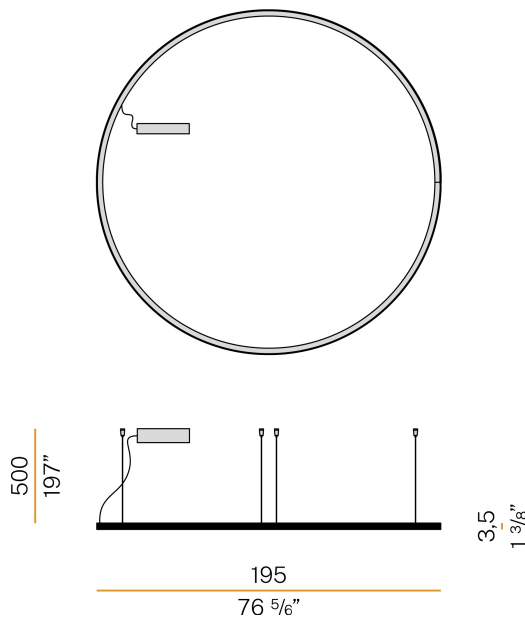

Technical drawing