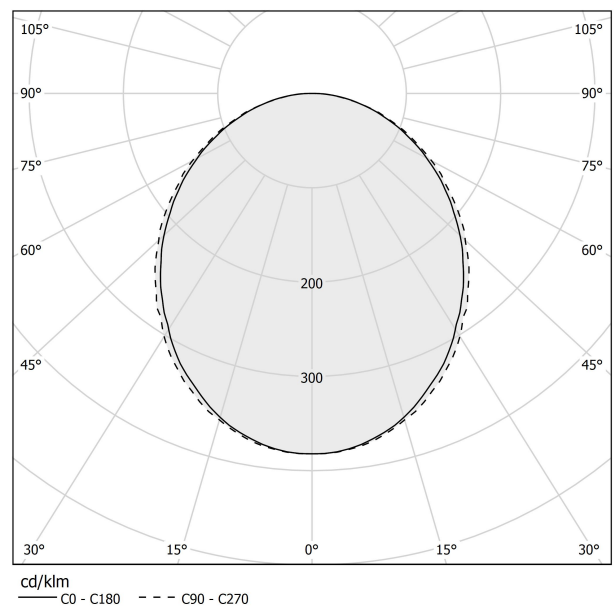

### Data sheet

CODE	L23202.360.0402
SYSTEM POWER CONSUMPTION	109W
EFFICACY	54.4lm/W
LIGHT SOURCE	LED
LIGHT SOURCE LIFETIME	L80 (B20) 80.000h
COLOUR TEMPERATURE	3000K Ra>90
LIGHT DISTRIBUTION	diffused
POWER SUPPLY	220-240V AC
FREQUENCY	50/60Hz
ELECTRICAL CONFIGURATION	dimmable (DALI/Push DIM)
DRIVER	integrated included
NOMINAL LUMINOUS FLUX	13680lm
LUMEN OUTPUT	5931lm
EFFICIENCY	43.4%
WEIGHT	5.78 Kg
PROTECTION DEGREE	IP40
COLOUR TOLLERANCES	SDCM 3
GLOW WIRE TEST PERFORMANCE	850°
PACKING DIMENSIONS	200,0 x 200,0 x 11,0 cm

### Polar diagram