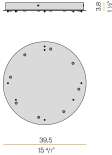

Suspension lighting fixture for interiors, with direct light emission. Bended extruded aluminium structure in white, black or mat brass polyacrylic paint. Extruded polycarbonate diffuser with opaline finish. Suspension kit with griplocks and 5m (196,9") long steel cables. 5m (196,9") long power cable in transparent PVC. Power canopy with pickled sheet metal ceiling bracket and covering in white, black or mat brass polyacrylic paint.

Technical drawing

Polar diagram

PANZERI

Brooklyn Round

Accessories / power supply and fixing

XM23101.538.0099

Canopy for power supply with 8 outputs and to join 7 steel cables, for up to 8 Brooklyn Round models maximum.

PANZERI

Brooklyn Round

Accessories / fixing

XM231/23201L

Plate for multiple suspensions.