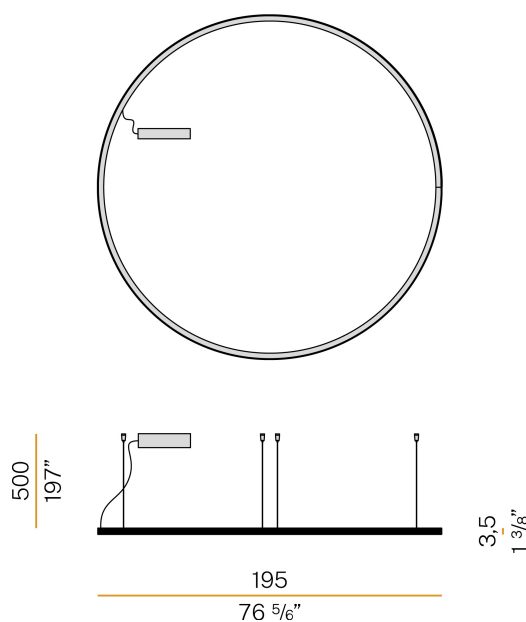

PANZERI

Brooklyn Round

220-240V AC dimmable (DALI/Push DIM)

L23201.360.0402

● white

Data sheet

CODE	L23201.360.0402
SYSTEM POWER CONSUMPTION	109W
EFFICACY	54.4lm/W
LIGHT SOURCE	LED
LIGHT SOURCE LIFETIME	L80 (B20) 80.000h
COLOUR TEMPERATURE	3000K Ra>90
LIGHT DISTRIBUTION	diffused
POWER SUPPLY	220-240V AC
FREQUENCY	50/60Hz
ELECTRICAL CONFIGURATION	dimmable (DALI/Push DIM)
DRIVER	integrated included
NOMINAL LUMINOUS FLUX	13680lm
LUMEN OUTPUT	5931lm
EFFICIENCY	43.4%
WEIGHT	5.78 Kg
PROTECTION DEGREE	IP40
COLOUR TOLLERANCES	SDCM 3
GLOW WIRE TEST PERFORMANCE	850°
PACKING DIMENSIONS	200,0 x 200,0 x 11,0 cm

Suspension lighting fixture for interiors, with direct light emission. Bended extruded aluminium structure in white, black or mat brass polyacrylic paint. Extruded polycarbonate diffuser with opaline finish. Suspension kit with griplocks and 5m (196,9") long steel cables. 5m (196,9") long power cable in transparent PVC. Power canopy with pickled sheet metal ceiling bracket and covering in white, black or mat brass polyacrylic paint.

Technical drawing

Polar diagram

PANZERI

Brooklyn Round

Accessories / power supply and fixing

XM23101.538.0099

Canopy for power supply with 8 outputs and to join 7 steel cables, for up to 8 Brooklyn Round models maximum.

PANZERI

Brooklyn Round

Accessories / fixing

XM231/23201L

Plate for multiple suspensions.