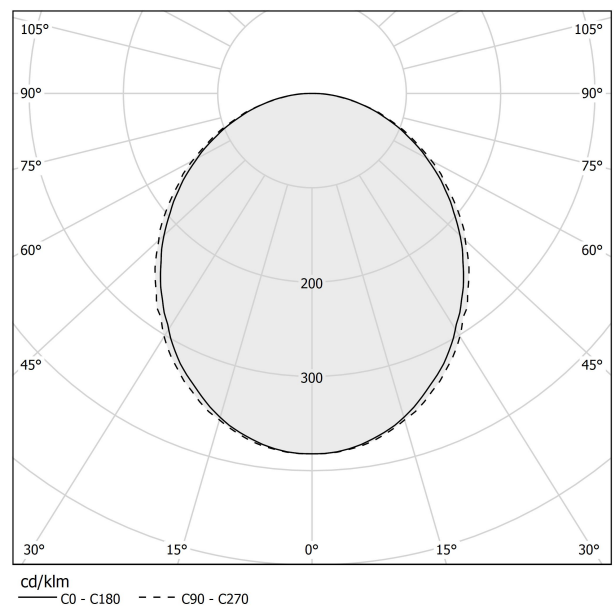

Polar diagram