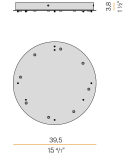

PANZERI

Brooklyn Round

Accessories / power supply and fixing

XM23101.538.0099

Canopy for power supply with 8 outputs and to join 7 steel cables, for up to 8 Brooklyn Round models maximum.