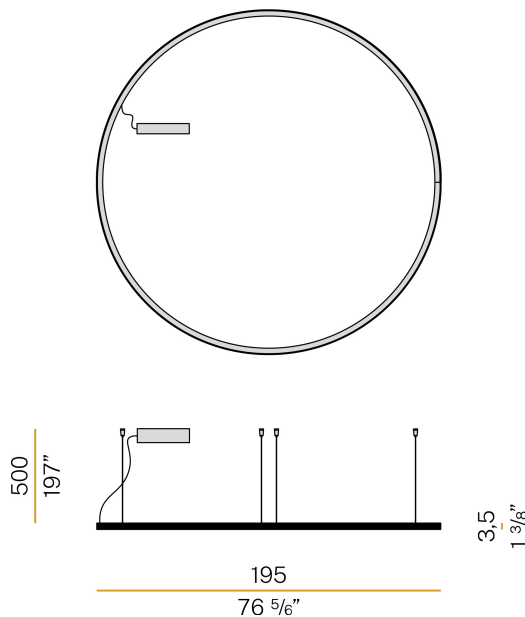

PANZERI

Brooklyn Round

220-240V AC dimmable (DALI/Push DIM)

L23201.360.0402

● white

Data sheet

CODE	L23201.360.0402
SYSTEM POWER CONSUMPTION	109W
EFFICACY	54.4lm/W
LIGHT SOURCE	LED
LIGHT SOURCE LIFETIME	L80 (B20) 80.000h
COLOUR TEMPERATURE	3000K Ra>90
LIGHT DISTRIBUTION	diffused
POWER SUPPLY	220-240V AC
FREQUENCY	50/60Hz
ELECTRICAL CONFIGURATION	dimmable (DALI/Push DIM)
DRIVER	integrated included
NOMINAL LUMINOUS FLUX	13680lm
LUMEN OUTPUT	5931lm
EFFICIENCY	43.4%
WEIGHT	5.78 Kg
PROTECTION DEGREE	IP40
COLOUR TOLLERANCES	SDCM 3
GLOW WIRE TEST PERFORMANCE	850°
PACKING DIMENSIONS	200,0 x 200,0 x 11,0 cm

Suspension lighting fixture for interiors, with direct light emission. Bended extruded aluminium structure in white, black or mat brass polyacrylic paint. Extruded polycarbonate diffuser with opaline finish. Suspension kit with griplocks and 5m (196,9") long steel cables. 5m (196,9") long power cable in transparent PVC. Power canopy with pickled sheet metal ceiling bracket and covering in white, black or mat brass polyacrylic paint.

Technical drawing

Polar diagram

PANZERI

Brooklyn Round

Accessories / power supply

XM150/24 DIM

LED driver, 150W 24V DC, DALI/Push DIM dimmable.

PANZERI

XM231/23201L

Plate for multiple suspensions.