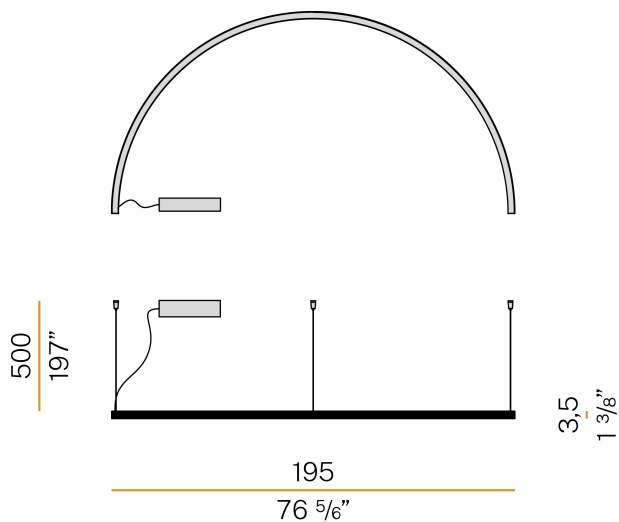

PANZERI

Brooklyn Round

220-240V AC dimmable (DALI/Push DIM)

L23201.180.0402

● white

Data sheet

CODE	L23201.180.0402
SYSTEM POWER CONSUMPTION	55W
EFFICACY	53.9lm/W
LIGHT SOURCE	LED
LIGHT SOURCE LIFETIME	L80 (B20) 80.000h
COLOUR TEMPERATURE	3000K Ra>90
LIGHT DISTRIBUTION	diffused
POWER SUPPLY	220-240V AC
FREQUENCY	50/60Hz
ELECTRICAL CONFIGURATION	dimmable (DALI/Push DIM)
DRIVER	integrated included
NOMINAL LUMINOUS FLUX	6840lm
LUMEN OUTPUT	2965lm
EFFICIENCY	43.3%
WEIGHT	3,38 Kg
PROTECTION DEGREE	IP40
COLOUR TOLLERANCES	SDCM 3
GLOW WIRE TEST PERFORMANCE	850°
PACKING DIMENSIONS	12,0 x 202,0 x 106,0 cm

Suspension lighting fixture for interiors, with direct light emission. Banded extruded aluminium structure in white, black or mat brass polyacrylic paint. Extruded polycarbonate diffuser with opaline finish. Galvanized sheet metal end caps in polyacrylic paint. Suspension kit with griplocks and 5m (196,9") long steel cables. 5m (196,9") long power cable in transparent PVC. Power canopy with pickled sheet metal ceiling bracket and covering in white, black or mat brass polyacrylic paint.

Technical drawing

Polar diagram

PANZERI

Brooklyn Round

Accessories / power supply

XM150/24 DIM

LED driver, 150W 24V DC, DALI/Push DIM dimmable.

XM60/24 DIM