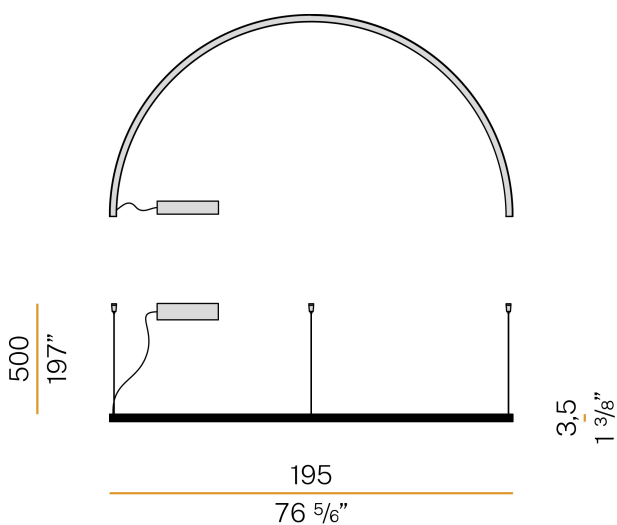

Technical drawing