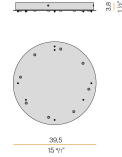

PANZERI

Brooklyn Round

Accessories / fixing

XM231/23201L

Plate for multiple suspensions.