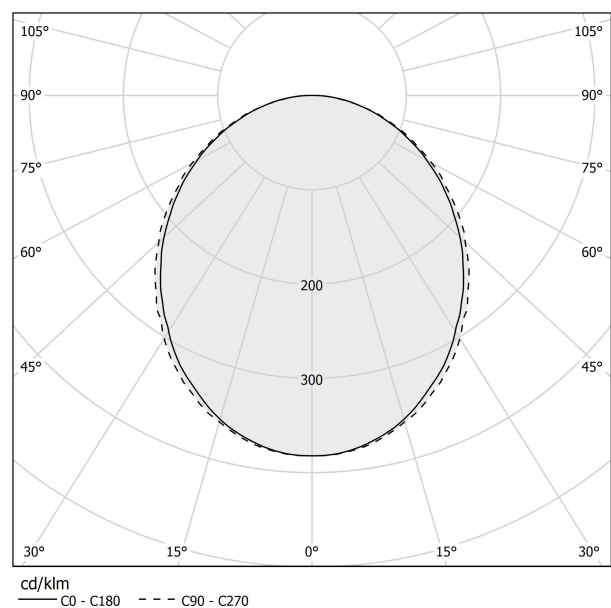

Polar diagram