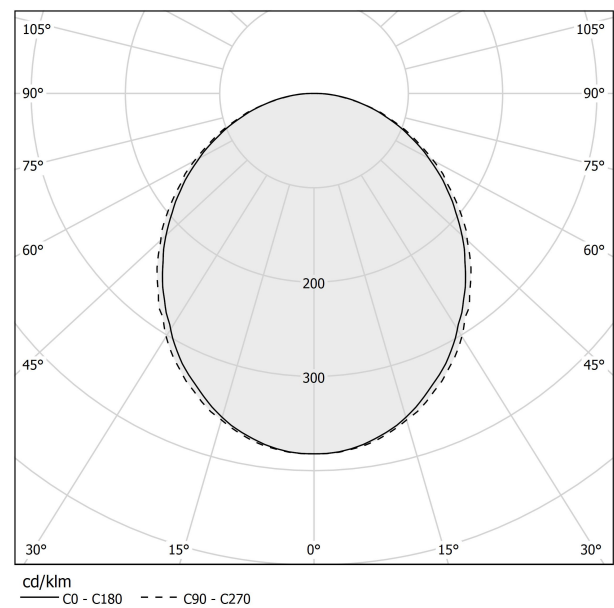

Polar diagram