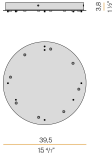

Suspension lighting fixture for interiors, with direct light emission. Bended extruded aluminium structure in white, black or mat brass polyacrylic paint. Extruded polycarbonate diffuser with opaline finish. Galvanized sheet metal end caps in polyacrylic paint. Suspension kit with griplocks and 5m (196,9") long steel cables. 5m (196,9") long power cable in transparent PVC. Power canopy with pickled sheet metal ceiling bracket and covering in white, black or mat brass polyacrylic paint.

Technical drawing

Polar diagram

PANZERI

Brooklyn Round

Accessories / power supply and fixing

XM23101.538.0099

Canopy for power supply with 8 outputs and to join 7 steel cables, for up to 8 Brooklyn Round models maximum.

PANZERI

Brooklyn Round

Accessories / fixing

XM231/23201L

Plate for multiple suspensions.