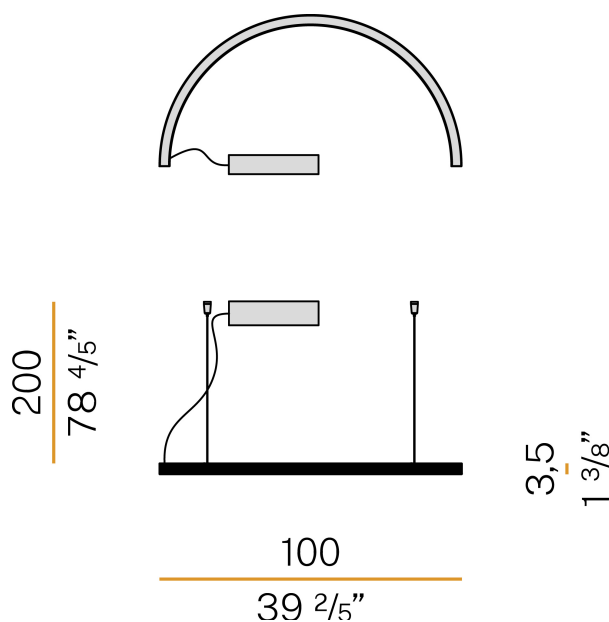

PANZERI

Brooklyn Round

220-240V AC dimmable (DALI/Push DIM)

L23102.180.0402

Data sheet

CODE	L23102.180.0402
SYSTEM POWER CONSUMPTION	29W
EFFICACY	51.14lm/W
LIGHT SOURCE	LED
LIGHT SOURCE LIFETIME	L80 (B20) 80.000h
COLOUR TEMPERATURE	3000K Ra>90
LIGHT DISTRIBUTION	diffused
POWER SUPPLY	220-240V AC
FREQUENCY	50/60Hz
ELECTRICAL CONFIGURATION	dimmable (DALI/Push DIM)
DRIVER	integrated included
NOMINAL LUMINOUS FLUX	3420lm
LUMEN OUTPUT	1483lm
EFFICIENCY	43.4%
WEIGHT	1,89 Kg
PROTECTION DEGREE	IP40
COLOUR TOLLERANCES	SDCM 3
GLOW WIRE TEST PERFORMANCE	850°
PACKING DIMENSIONS	12,0 x 110,0 x 55,0 cm

Technical drawing

Suspension lighting fixture for interiors, with direct light emission. Bended extruded aluminium structure in white, black or mat brass polyacrylic paint. Extruded polycarbonate diffuser with opaline finish. Galvanized sheet metal end caps in polyacrylic paint. Suspension kit with griplocks and 2m (78,7") long steel cables. 2,2m (86,6") long power cable in transparent PVC. Power canopy with pickled sheet metal ceiling bracket and covering in white, black or mat brass polyacrylic paint.

Brooklyn Round

Accessories / fixing

XM231/23202L

Plate for multiple suspensions.