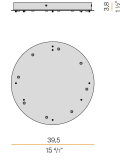

Technical drawing

Suspension lighting fixture for interiors, with direct light emission. Bended extruded aluminium structure in white, black or mat brass polyacrylic paint. Extruded polycarbonate diffuser with opaline finish. Galvanized sheet metal end caps in polyacrylic paint. Suspension kit with griplocks and 2m (78,7") long steel cables. 2,2m (86,6") long power cable in transparent PVC. Power canopy with pickled sheet metal ceiling bracket and covering in white, black or mat brass polyacrylic paint.

Polar diagram

PANZERI

Brooklyn Round

Accessories / power supply and fixing

XM23102.538.0099

Canopy for power supply with 8 outputs and to join 7 steel cables, for up to 8 Brooklyn Round models maximum.

PANZERI

Brooklyn Round

Accessories / fixing

XM231/23202L

Plate for multiple suspensions.