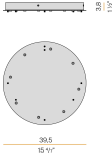

PANZERI

Brooklyn Round

Accessories / power supply and fixing

XM23101.538.0099

Canopy for power supply with 8 outputs and to join 7 steel cables, for up to 8 Brooklyn Round models maximum.