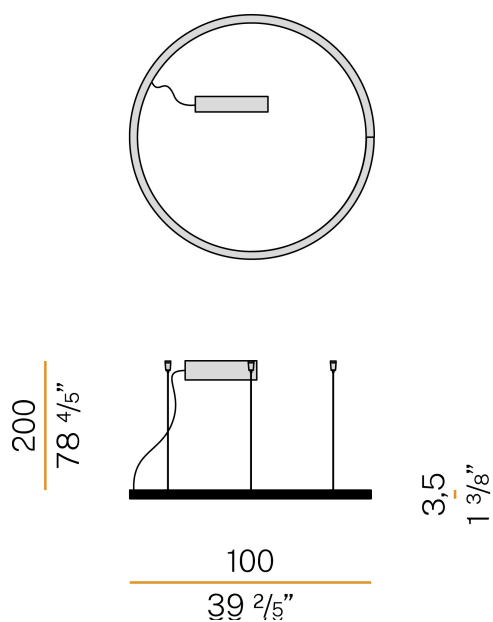

PANZERI

Brooklyn Round

220-240V AC dimmable (DALI/Push DIM)

L23101.360.0402

● white

Data sheet

CODE	L23101.360.0402
SYSTEM POWER CONSUMPTION	55W
EFFICACY	53.9lm/W
LIGHT SOURCE	LED
LIGHT SOURCE LIFETIME	L80 (B20) 80.000h
COLOUR TEMPERATURE	3000K Ra>90
LIGHT DISTRIBUTION	diffused
POWER SUPPLY	220-240V AC
FREQUENCY	50/60Hz
ELECTRICAL CONFIGURATION	dimmable (DALI/Push DIM)
DRIVER	integrated included
NOMINAL LUMINOUS FLUX	6840lm
LUMEN OUTPUT	2965lm
EFFICIENCY	43.3%
WEIGHT	3,24 Kg
PROTECTION DEGREE	IP40
COLOUR TOLLERANCES	SDCM 3
GLOW WIRE TEST PERFORMANCE	850°
PACKING DIMENSIONS	107,0 x 107,0 x 11,0 cm

Technical drawing

Suspension lighting fixture for interiors, with direct light emission. Bended extruded aluminium structure in white, black or mat brass polyacrylic paint. Extruded polycarbonate diffuser with opaline finish. Suspension kit with griplocks and 2m (78,7") long steel cables. 2,2m (86,6") long power cable in transparent PVC. Power canopy with pickled sheet metal ceiling bracket and covering in white, black or mat brass polyacrylic paint.

Polar diagram

PANZERI

Brooklyn Round

Accessories / power supply

XM150/24 DIM

LED driver, 150W 24V DC, DALI/Push DIM dimmable.

XM60/24 DIM

LED driver, 60W 24V DC, DALI/Push DIM dimmable.