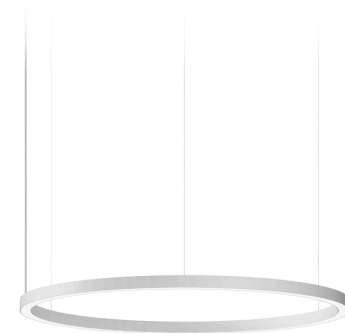

PANZERI

Brooklyn Round

220-240V AC dimmable (DALI/Push DIM)

L23101.360.0402

● white

Data sheet

CODE	L23101.360.0402
SYSTEM POWER CONSUMPTION	55W
EFFICACY	53.9lm/W
LIGHT SOURCE	LED
LIGHT SOURCE LIFETIME	L80 (B20) 80.000h
COLOUR TEMPERATURE	3000K Ra>90
LIGHT DISTRIBUTION	diffused
POWER SUPPLY	220-240V AC
FREQUENCY	50/60Hz
ELECTRICAL CONFIGURATION	dimmable (DALI/Push DIM)
DRIVER	integrated included
NOMINAL LUMINOUS FLUX	6840lm
LUMEN OUTPUT	2965lm
EFFICIENCY	43.3%
WEIGHT	3,24 Kg
PROTECTION DEGREE	IP40
COLOUR TOLLERANCES	SDCM 3
GLOW WIRE TEST PERFORMANCE	850°
PACKING DIMENSIONS	107,0 x 107,0 x 11,0 cm

Suspension lighting fixture for interiors, with direct light emission. Bended extruded aluminium structure in white, black or mat brass polyacrylic paint. Extruded polycarbonate diffuser with opaline finish. Suspension kit with griplocks and 2m (78,7") long steel cables. 2,2m (86,6") long power cable in transparent PVC. Power canopy with pickled sheet metal ceiling bracket and covering in white, black or mat brass polyacrylic paint.

Technical drawing

Polar diagram

PANZERI

Brooklyn Round

Accessories / power supply and fixing

XM23101.538.0099

Canopy for power supply with 8 outputs and to join 7 steel cables, for up to 8 Brooklyn Round models maximum.

PANZERI

Brooklyn Round

Accessories / fixing

XM231/23201L

Plate for multiple suspensions.