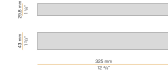

PANZERI

Brooklyn Round

Accessories / power supply

XM150/24 DIM

LED driver, 150W 24V DC, DALI/Push DIM dimmable.