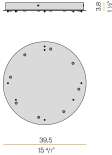

Suspension lighting fixture for interiors, with direct light emission. Bended extruded aluminium structure in white, black or mat brass polyacrylic paint. Extruded polycarbonate diffuser with opaline finish. Suspension kit with griplocks and 2m (78,7") long steel cables. 2,2m (86,6") long power cable in transparent PVC. Power canopy with pickled sheet metal ceiling bracket and covering in white, black or mat brass polyacrylic paint.

Technical drawing

Polar diagram

PANZERI

Brooklyn Round

Accessories / power supply and fixing

XM23101.538.0099

Canopy for power supply with 8 outputs and to join 7 steel cables, for up to 8 Brooklyn Round models maximum.

PANZERI

Brooklyn Round

Accessories / fixing

XM231/23201L

Plate for multiple suspensions.