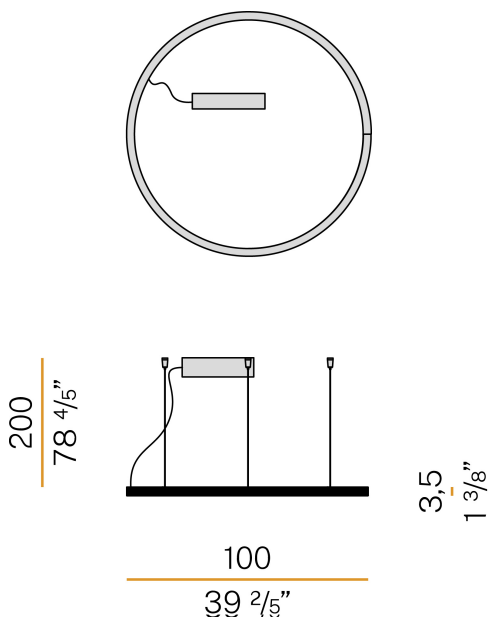

Technical drawing