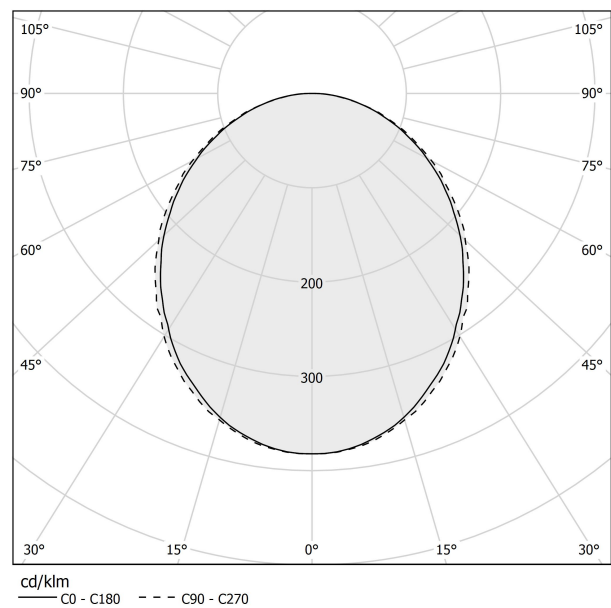

### Data sheet

CODE	L23101.360.0402
SYSTEM POWER CONSUMPTION	55W
EFFICACY	53.9lm/W
LIGHT SOURCE	LED
LIGHT SOURCE LIFETIME	L80 (B20) 80.000h
COLOUR TEMPERATURE	3000K Ra>90
LIGHT DISTRIBUTION	diffused
POWER SUPPLY	220-240V AC
FREQUENCY	50/60Hz
ELECTRICAL CONFIGURATION	dimmable (DALI/Push DIM)
DRIVER	integrated included
NOMINAL LUMINOUS FLUX	6840lm
LUMEN OUTPUT	2965lm
EFFICIENCY	43.3%
WEIGHT	3,24 Kg
PROTECTION DEGREE	IP40
COLOUR TOLLERANCES	SDCM 3
GLOW WIRE TEST PERFORMANCE	850°
PACKING DIMENSIONS	107,0 x 107,0 x 11,0 cm

### Polar diagram