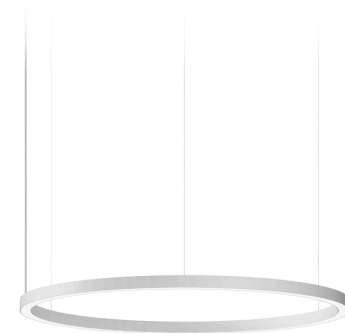

## Brooklyn Round

220-240V AC dimmable (DALI/Push DIM)

L23101.360.0402

● white

### Data sheet

CODE	L23101.360.0402
SYSTEM POWER CONSUMPTION	55W
EFFICACY	53.9lm/W
LIGHT SOURCE	LED
LIGHT SOURCE LIFETIME	L80 (B20) 80.000h
COLOUR TEMPERATURE	3000K Ra>90
LIGHT DISTRIBUTION	diffused
POWER SUPPLY	220-240V AC
FREQUENCY	50/60Hz
ELECTRICAL CONFIGURATION	dimmable (DALI/Push DIM)
DRIVER	integrated included
NOMINAL LUMINOUS FLUX	6840lm
LUMEN OUTPUT	2965lm
EFFICIENCY	43.3%
WEIGHT	3,24 Kg
PROTECTION DEGREE	IP40
COLOUR TOLLERANCES	SDCM 3
GLOW WIRE TEST PERFORMANCE	850°
PACKING DIMENSIONS	107,0 x 107,0 x 11,0 cm

Suspension lighting fixture for interiors, with direct light emission. Bended extruded aluminium structure in white, black or mat brass polyacrylic paint. Extruded polycarbonate diffuser with opaline finish. Suspension kit with griplocks and 2m (78,7") long steel cables. 2,2m (86,6") long power cable in transparent PVC. Power canopy with pickled sheet metal ceiling bracket and covering in white, black or mat brass polyacrylic paint.