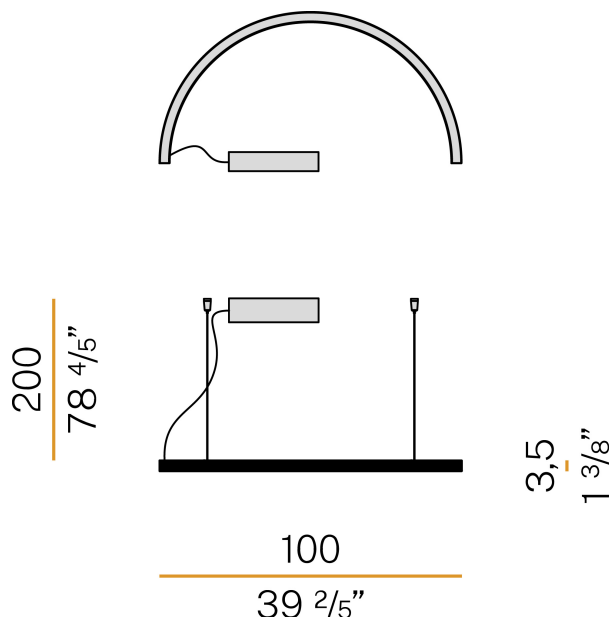

PANZERI

Brooklyn Round

220-240V AC dimmable (DALI/Push DIM)

L23101.180.0402

● white

Data sheet

CODE	L23101.180.0402
SYSTEM POWER CONSUMPTION	29W
EFFICACY	51.14lm/W
LIGHT SOURCE	LED
LIGHT SOURCE LIFETIME	L80 (B20) 80.000h
COLOUR TEMPERATURE	3000K Ra>90
LIGHT DISTRIBUTION	diffused
POWER SUPPLY	220-240V AC
FREQUENCY	50/60Hz
ELECTRICAL CONFIGURATION	dimmable (DALI/Push DIM)
DRIVER	integrated included
NOMINAL LUMINOUS FLUX	3420lm
LUMEN OUTPUT	1483lm
EFFICIENCY	43.4%
WEIGHT	1,89 Kg
PROTECTION DEGREE	IP40
COLOUR TOLLERANCES	SDCM 3
GLOW WIRE TEST PERFORMANCE	850°
PACKING DIMENSIONS	12,0 x 110,0 x 55,0 cm

Suspension lighting fixture for interiors, with direct light emission. Banded extruded aluminium structure in white, black or mat brass polyacrylic paint. Extruded polycarbonate diffuser with opaline finish. Galvanized sheet metal end caps in polyacrylic paint. Suspension kit with griplocks and 2m (78,7") long steel cables. 2,2m (86,6") long power cable in transparent PVC. Power canopy with pickled sheet metal ceiling bracket and covering in white, black or mat brass polyacrylic paint.

Technical drawing

Polar diagram

PANZERI

Brooklyn Round

Accessories / power supply and fixing

XM23101.538.0099

Canopy for power supply with 8 outputs and to join 7 steel cables, for up to 8 Brooklyn Round models maximum.

PANZERI

Brooklyn Round

Accessories / fixing

XM231/23201L

Plate for multiple suspensions.