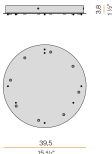

Suspension lighting fixture for interiors, with direct light emission. Banded extruded aluminium structure in white, black or mat brass polyacrylic paint. Extruded polycarbonate diffuser with opaline finish. Galvanized sheet metal end caps in polyacrylic paint. Suspension kit with griplocks and 2m (78,7") long steel cables. 2,2m (86,6") long power cable in transparent PVC. Power canopy with pickled sheet metal ceiling bracket and covering in white, black or mat brass polyacrylic paint.

Technical drawing

Polar diagram

PANZERI

Brooklyn Round

Accessories / power supply

XM150/24 DIM

LED driver, 150W 24V DC, DALI/Push DIM dimmable.

XM60/24 DIM

PANZERI

Brooklyn Round

Accessories / fixing

XM231/23201L

Plate for multiple suspensions.