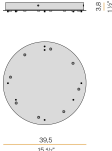

PANZERI

Brooklyn Round

Accessories / power supply and fixing

XM23101.538.0099

Canopy for power supply with 8 outputs and to join 7 steel cables, for up to 8 Brooklyn Round models maximum.