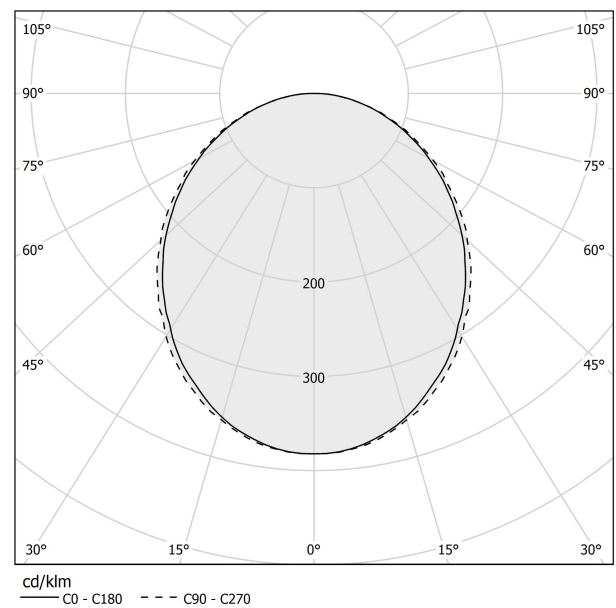

Polar diagram