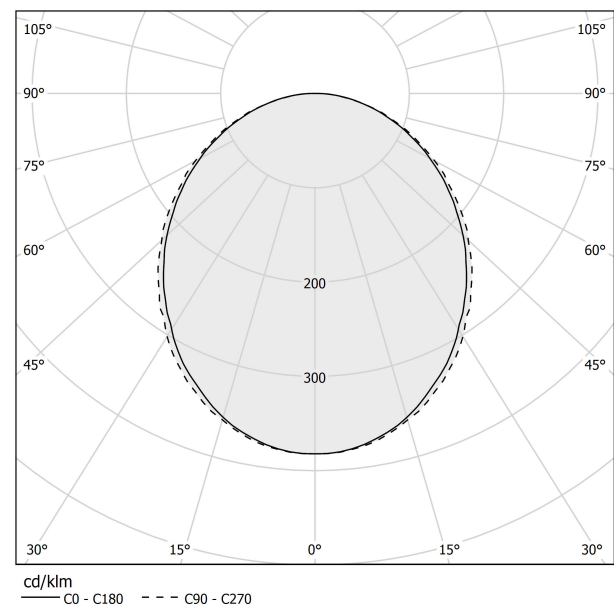

Polar diagram