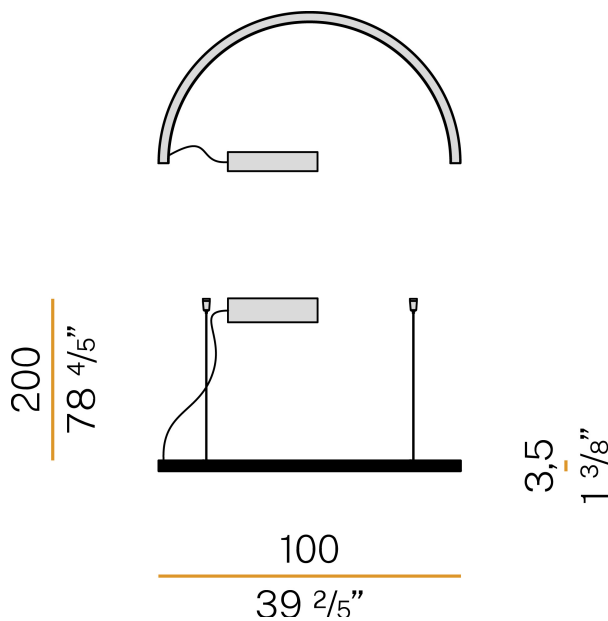

PANZERI

Brooklyn Round

220-240V AC dimmable (DALI/Push DIM)

L23101.180.0402

● white

Data sheet

CODE	L23101.180.0402
SYSTEM POWER CONSUMPTION	29W
EFFICACY	51.14lm/W
LIGHT SOURCE	LED
LIGHT SOURCE LIFETIME	L80 (B20) 80.000h
COLOUR TEMPERATURE	3000K Ra>90
LIGHT DISTRIBUTION	diffused
POWER SUPPLY	220-240V AC
FREQUENCY	50/60Hz
ELECTRICAL CONFIGURATION	dimmable (DALI/Push DIM)
DRIVER	integrated included
NOMINAL LUMINOUS FLUX	3420lm
LUMEN OUTPUT	1483lm
EFFICIENCY	43.4%
WEIGHT	1,89 Kg
PROTECTION DEGREE	IP40
COLOUR TOLLERANCES	SDCM 3
GLOW WIRE TEST PERFORMANCE	850°
PACKING DIMENSIONS	12,0 x 110,0 x 55,0 cm

Suspension lighting fixture for interiors, with direct light emission. Bended extruded aluminium structure in white, black or mat brass polyacrylic paint. Extruded polycarbonate diffuser with opaline finish. Galvanized sheet metal end caps in polyacrylic paint. Suspension kit with griplocks and 2m (78,7") long steel cables. 2,2m (86,6") long power cable in transparent PVC. Power canopy with pickled sheet metal ceiling bracket and covering in white, black or mat brass polyacrylic paint.

Technical drawing

Polar diagram

PANZERI

Brooklyn Round

Accessories / power supply

XM150/24 DIM

LED driver, 150W 24V DC, DALI/Push DIM dimmable.

XM60/24 DIM

PANZERI

Brooklyn Round

Accessories / fixing

XM231/23201L

Plate for multiple suspensions.