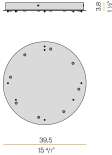

Suspension lighting fixture for interiors, with direct light emission. Banded extruded aluminium structure in white, black or mat brass polyacrylic paint. Extruded polycarbonate diffuser with opaline finish. Galvanized sheet metal end caps in polyacrylic paint. Suspension kit with griplocks and 2m (78,7") long steel cables. 2,2m (86,6") long power cable in transparent PVC. Power canopy with pickled sheet metal ceiling bracket and covering in white, black or mat brass polyacrylic paint.

Technical drawing

Polar diagram

PANZERI

Brooklyn Round

Accessories / power supply and fixing

XM23101.538.0099

Canopy for power supply with 8 outputs and to join 7 steel cables, for up to 8 Brooklyn Round models maximum.

PANZERI

Brooklyn Round

Accessories / fixing

XM231/23201L

Plate for multiple suspensions.