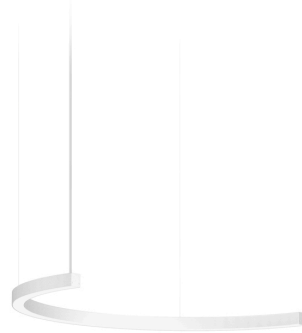

PANZERI

Brooklyn Round

220-240V AC dimmable (DALI/Push DIM)

L23101.180.0402

● white

Data sheet

CODE	L23101.180.0402
SYSTEM POWER CONSUMPTION	29W
EFFICACY	51.14lm/W
LIGHT SOURCE	LED
LIGHT SOURCE LIFETIME	L80 (B20) 80.000h
COLOUR TEMPERATURE	3000K Ra>90
LIGHT DISTRIBUTION	diffused
POWER SUPPLY	220-240V AC
FREQUENCY	50/60Hz
ELECTRICAL CONFIGURATION	dimmable (DALI/Push DIM)
DRIVER	integrated included
NOMINAL LUMINOUS FLUX	3420lm
LUMEN OUTPUT	1483lm
EFFICIENCY	43.4%
WEIGHT	1,89 Kg
PROTECTION DEGREE	IP40
COLOUR TOLLERANCES	SDCM 3
GLOW WIRE TEST PERFORMANCE	850°
PACKING DIMENSIONS	12,0 x 110,0 x 55,0 cm

Suspension lighting fixture for interiors, with direct light emission. Bended extruded aluminium structure in white, black or mat brass polyacrylic paint. Extruded polycarbonate diffuser with opaline finish. Galvanized sheet metal end caps in polyacrylic paint. Suspension kit with griplocks and 2m (78,7") long steel cables. 2,2m (86,6") long power cable in transparent PVC. Power canopy with pickled sheet metal ceiling bracket and covering in white, black or mat brass polyacrylic paint.

Technical drawing

Polar diagram

PANZERI

Brooklyn Round

Accessories / power supply

XM150/24 DIM

LED driver, 150W 24V DC, DALI/Push DIM dimmable.

XM60/24 DIM

PANZERI

Brooklyn Round

Accessories / fixing

XM231/23201L

Plate for multiple suspensions.