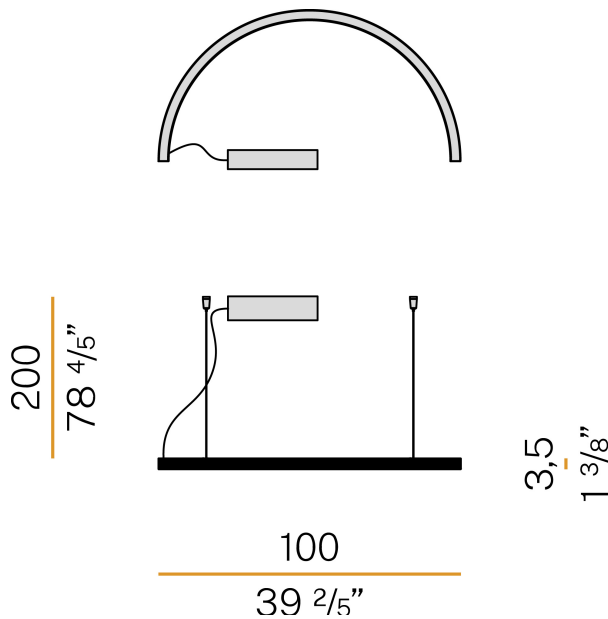

PANZERI

Brooklyn Round

220-240V AC dimmable (DALI/Push DIM)

L23101.180.0402

● white

Data sheet

CODE	L23101.180.0402
SYSTEM POWER CONSUMPTION	29W
EFFICACY	51.14lm/W
LIGHT SOURCE	LED
LIGHT SOURCE LIFETIME	L80 (B20) 80.000h
COLOUR TEMPERATURE	3000K Ra>90
LIGHT DISTRIBUTION	diffused
POWER SUPPLY	220-240V AC
FREQUENCY	50/60Hz
ELECTRICAL CONFIGURATION	dimmable (DALI/Push DIM)
DRIVER	integrated included
NOMINAL LUMINOUS FLUX	3420lm
LUMEN OUTPUT	1483lm
EFFICIENCY	43.4%
WEIGHT	1,89 Kg
PROTECTION DEGREE	IP40
COLOUR TOLLERANCES	SDCM 3
GLOW WIRE TEST PERFORMANCE	850°
PACKING DIMENSIONS	12,0 x 110,0 x 55,0 cm

Suspension lighting fixture for interiors, with direct light emission. Banded extruded aluminium structure in white, black or mat brass polyacrylic paint. Extruded polycarbonate diffuser with opaline finish. Galvanized sheet metal end caps in polyacrylic paint. Suspension kit with griplocks and 2m (78,7") long steel cables. 2,2m (86,6") long power cable in transparent PVC. Power canopy with pickled sheet metal ceiling bracket and covering in white, black or mat brass polyacrylic paint.

Technical drawing

Polar diagram

PANZERI

Brooklyn Round

Accessories / power supply

XM150/24 DIM

LED driver, 150W 24V DC, DALI/Push DIM dimmable.

XM60/24 DIM

PANZERI

Brooklyn Round

Accessories / fixing

XM231/23201L

Plate for multiple suspensions.