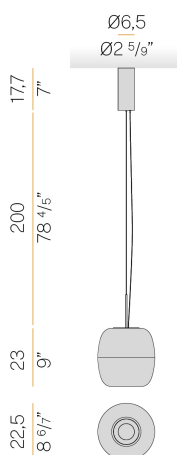

### Data sheet

CODE	L18306.023.0502
SYSTEM POWER CONSUMPTION	11W
EFFICACY	67.82lm/W
LIGHT SOURCE	LED
LIGHT SOURCE LIFETIME	L70 (B50) 60.000h
COLOUR TEMPERATURE	2700K Ra>90
LIGHT DISTRIBUTION	diffused
POWER SUPPLY	220-240V AC
FREQUENCY	50/60Hz
ELECTRICAL CONFIGURATION	dimmable (DALI/Push DIM)
DRIVER	integrated included
NOMINAL LUMINOUS FLUX	1344lm
LUMEN OUTPUT	746lm
EFFICIENCY	55.5%
WEIGHT	3.70 Kg
PROTECTION DEGREE	IP20
COLOUR TOLLERANCES	SDCM 3
PACKING DIMENSIONS	0,0 x 0,0 x 0,0 cm

### Technical drawing

Suspension lighting fixture for interiors, with direct light emission. Aluminium frame with polyacrylic paint finish in mat black or mat brass. Diffuser screen in acrylic material with satin finish. Handmade and hand-ground blown glass in forest green colour. Steel closing plate with polyacrylic paint. Transparent PVC coaxial suspension and power cable 3m (118.1") long. Feeding canopy with ceiling mounting bracket in pickled sheet metal and extruded aluminium housing with polyacrylic paint in mat black or mat brass finish. DALI / Push Dim driver integrated in the canopy.