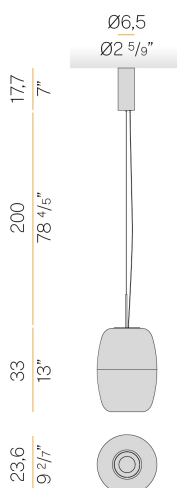

PANZERI

Adamas

220-240V AC dimmable (DALI/Push DIM)

L18119.033.0502

 matte brass

DIRECT
LIGHT

Data sheet

CODE	L18119.033.0502
SYSTEM POWER CONSUMPTION	11W
EFFICACY	67.82lm/W
LIGHT SOURCE	LED
LIGHT SOURCE LIFETIME	L70 (B50) 60.000h
COLOUR TEMPERATURE	2700K Ra>90
LIGHT DISTRIBUTION	diffused
POWER SUPPLY	220-240V AC
FREQUENCY	50/60Hz
ELECTRICAL CONFIGURATION	dimmable (DALI/Push DIM)
DRIVER	integrated included
NOMINAL LUMINOUS FLUX	1344lm
LUMEN OUTPUT	746lm
EFFICIENCY	55.5%
WEIGHT	4,50 Kg
PROTECTION DEGREE	IP20
COLOUR TOLLERANCES	SDCM 3
PACKING DIMENSIONS	0,0 x 0,0 x 0,0 cm

Technical drawing

Suspension lighting fixture for interiors, with direct light emission.
Aluminium frame with polyacrylic paint finish in mat black or mat brass.
Diffuser screen in acrylic material with satin finish.
Handmade and hand-ground blown glass in bronze colour.
Steel closing plate with polyacrylic paint.
Transparent PVC coaxial suspension and power cable 3m (118.1") long.
Feeding canopy with ceiling mounting bracket in pickled sheet metal and extruded aluminium housing with polyacrylic paint in mat black or mat brass finish.
DALI / Push Dim driver integrated in the canopy.

Polar diagram