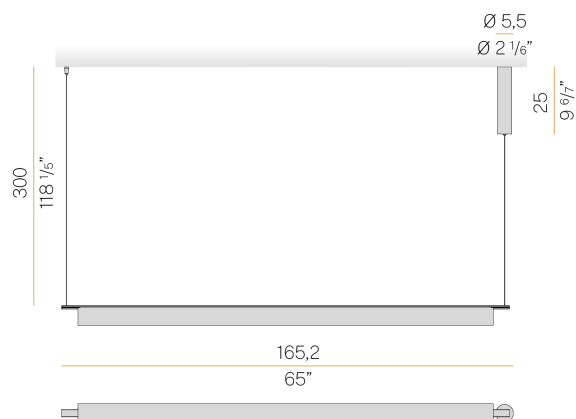

PANZERI

Ombra

220-240V AC dimmable (DALI/Push DIM)

L16006.165.0502

 matte black

Data sheet

| | |
|--------------------------|--------------------------|
| CODE | L16006.165.0502 |
| SYSTEM POWER CONSUMPTION | 35W |
| EFFICACY | 45.4lm/W |
| LIGHT SOURCE | LED |
| COLOUR TEMPERATURE | 2700K Ra>90 |
| POWER SUPPLY | 220-240V AC |
| FREQUENCY | 50/60Hz |
| ELECTRICAL CONFIGURATION | dimmable (DALI/Push DIM) |
| DRIVER | integrated included |
| NOMINAL LUMINOUS FLUX | 4344lm |
| LUMEN OUTPUT | 1589lm |
| EFFICIENCY | 36.6% |
| WEIGHT | 1.99 Kg |
| PROTECTION DEGREE | IP20 |
| COLOUR TOLLERANCES | SDCM <3 |
| PACKING DIMENSIONS | 24,0 x 176,0 x 11,0 cm |

Suspension lighting fixture for interiors, with direct light emission.
Extruded aluminium frame with polyacrylic paint finish in mat black or mat brass.
White PVC-coated woven fabric shade.
Polycarbonate inner diffuser screen.
Steel suspension wire 3m (118.1") long with quick adjuster.
3m (118.1") long, transparent PVC coaxial suspension and power cable.
Feeding canopy with ceiling mounting bracket in pickled sheet metal and extruded aluminium housing with polyacrylic paint finish in mat black or mat brass.

Technical drawing

Polar diagram