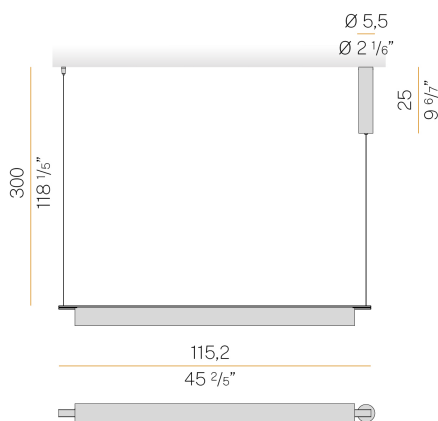

PANZERI

Ombra

220-240V AC dimmable (DALI/Push DIM)

L16006.115.0502

 matte black

Data sheet

CODE	L16006.115.0502
SYSTEM POWER CONSUMPTION	23W
EFFICACY	46.04lm/W
LIGHT SOURCE	LED
COLOUR TEMPERATURE	2700K Ra>90
POWER SUPPLY	220-240V AC
FREQUENCY	50/60Hz
ELECTRICAL CONFIGURATION	dimmable (DALI/Push DIM)
DRIVER	integrated included
NOMINAL LUMINOUS FLUX	2896lm
LUMEN OUTPUT	1059lm
EFFICIENCY	36.6%
WEIGHT	1.71 Kg
PROTECTION DEGREE	IP20
COLOUR TOLLERANCES	SDCM <3
PACKING DIMENSIONS	24,0 x 127,0 x 11,0 cm

Suspension lighting fixture for interiors, with direct light emission.
Extruded aluminium frame with polyacrylic paint finish in mat black or mat brass.
White PVC-coated woven fabric shade.
Polycarbonate inner diffuser screen.
Steel suspension wire 3m (118.1") long with quick adjuster.
3m (118.1") long, transparent PVC coaxial suspension and power cable.
Feeding canopy with ceiling mounting bracket in pickled sheet metal and extruded aluminium housing with polyacrylic paint finish in mat black or mat brass.

Technical drawing

Polar diagram