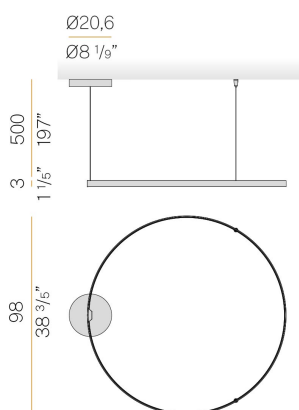

PANZERI

Zero Round Smart

220-240V AC dimmable (ZigBee)

L15330.100.0523

titanium

Data sheet

CODE	L15330.100.0523
SYSTEM POWER CONSUMPTION	47W
EFFICACY	86.79lm/W
LIGHT SOURCE	LED
LIGHT SOURCE LIFETIME	L70 (B50) 60.000h
COLOUR TEMPERATURE	2700K Ra>90
LIGHT DISTRIBUTION	diffused
POWER SUPPLY	220-240V AC
FREQUENCY	50/60Hz
ELECTRICAL CONFIGURATION	dimmable (ZigBee)
DRIVER	integrated included
NOMINAL LUMINOUS FLUX	5670lm
LUMEN OUTPUT	4079lm
EFFICIENCY	71.9%
WEIGHT	2,32 Kg
PROTECTION DEGREE	IP20
COLOUR TOLLERANCES	SDCM 3
PACKING DIMENSIONS	58,0 x 58,0 x 10,0 cm

Suspension lighting fixture for interiors, with direct and indirect light emission. Bended extruded aluminium structure in white, black, bronze, mat brass or titanium polyacrylic paint. Extruded polycarbonate diffuser with opaline finish. Suspension kit with griplocks and 5m (196,9") long steel cables. 5m (196,9") long power cable in transparent PVC. Power canopy with pickled sheet metal ceiling bracket and covering in white, black, bronze, mat brass or titanium polyacrylic paint.

Technical drawing

Polar diagram