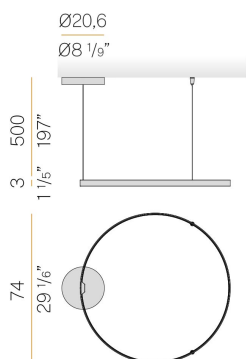

PANZERI

Zero Round Smart

220-240V AC dimmable (ZigBee)

L15330.075.0523

titanium

Data sheet

CODE	L15330.075.0523
SYSTEM POWER CONSUMPTION	36W
EFFICACY	84.97lm/W
LIGHT SOURCE	LED
LIGHT SOURCE LIFETIME	L70 (B50) 60.000h
COLOUR TEMPERATURE	2700K Ra>90
LIGHT DISTRIBUTION	diffused
POWER SUPPLY	220-240V AC
FREQUENCY	50/60Hz
ELECTRICAL CONFIGURATION	dimmable (ZigBee)
DRIVER	integrated included
NOMINAL LUMINOUS FLUX	4252lm
LUMEN OUTPUT	3059lm
EFFICIENCY	71.9%
WEIGHT	2,15 Kg
PROTECTION DEGREE	IP20
COLOUR TOLLERANCES	SDCM 3
PACKING DIMENSIONS	83,0 x 83,0 x 10,0 cm

Suspension lighting fixture for interiors, with direct and indirect light emission. Bended extruded aluminium structure in white, black, bronze, mat brass or titanium polyacrylic paint. Extruded polycarbonate diffuser with opaline finish. Suspension kit with griplocks and 5m (196,9") long steel cables. 5m (196,9") long power cable in transparent PVC. Power canopy with pickled sheet metal ceiling bracket and covering in white, black, bronze, mat brass or titanium polyacrylic paint.

Technical drawing

Polar diagram