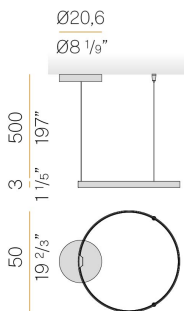

PANZERI

Zero Round Smart

220-240V AC dimmable (ZigBee)

L15330.050.0523

titanium

Data sheet

CODE	L15330.050.0523
SYSTEM POWER CONSUMPTION	25W
EFFICACY	81.56lm/W
LIGHT SOURCE	LED
LIGHT SOURCE LIFETIME	L70 (B50) 60.000h
COLOUR TEMPERATURE	2700K Ra>90
LIGHT DISTRIBUTION	diffused
POWER SUPPLY	220-240V AC
FREQUENCY	50/60Hz
ELECTRICAL CONFIGURATION	dimmable (ZigBee)
DRIVER	integrated included
NOMINAL LUMINOUS FLUX	2835lm
LUMEN OUTPUT	2039lm
EFFICIENCY	71.9%
WEIGHT	1,91 Kg
PROTECTION DEGREE	IP20
COLOUR TOLLERANCES	SDCM 3
PACKING DIMENSIONS	58,0 x 58,0 x 10,0 cm

Suspension lighting fixture for interiors, with direct and indirect light emission. Bended extruded aluminium structure in white, black, bronze, mat brass or titanium polyacrylic paint. Extruded polycarbonate diffuser with opaline finish. Suspension kit with griplocks and 5m (196,9") long steel cables. 5m (196,9") long power cable in transparent PVC. Power canopy with pickled sheet metal ceiling bracket and covering in white, black, bronze, mat brass or titanium polyacrylic paint.

Technical drawing

Polar diagram