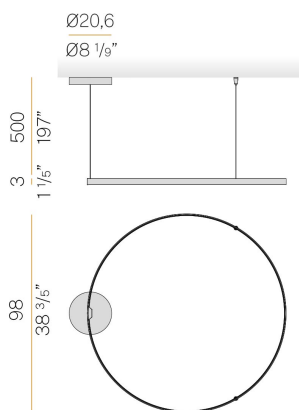

PANZERI

Zero Round Smart

220-240V AC dimmable (ZigBee)

L15319.100.0523

 mat brass

Data sheet

CODE	L15319.100.0523
SYSTEM POWER CONSUMPTION	47W
EFFICACY	86.79lm/W
LIGHT SOURCE	LED
LIGHT SOURCE LIFETIME	L70 (B50) 60.000h
COLOUR TEMPERATURE	2700K Ra>90
LIGHT DISTRIBUTION	diffused
POWER SUPPLY	220-240V AC
FREQUENCY	50/60Hz
ELECTRICAL CONFIGURATION	dimmable (ZigBee)
DRIVER	integrated included
NOMINAL LUMINOUS FLUX	5670lm
LUMEN OUTPUT	4079lm
EFFICIENCY	71.9%
WEIGHT	2,32 Kg
PROTECTION DEGREE	IP20
COLOUR TOLLERANCES	SDCM 3
PACKING DIMENSIONS	58,0 x 58,0 x 10,0 cm

Suspension lighting fixture for interiors, with direct and indirect light emission. Bended extruded aluminium structure in white, black, bronze, mat brass or titanium polyacrylic paint. Extruded polycarbonate diffuser with opaline finish. Suspension kit with griplocks and 5m (196,9") long steel cables. 5m (196,9") long power cable in transparent PVC. Power canopy with pickled sheet metal ceiling bracket and covering in white, black, bronze, mat brass or titanium polyacrylic paint.

Technical drawing

Polar diagram