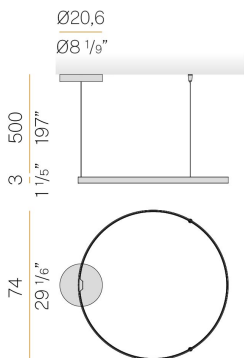

PANZERI

Zero Round Smart

220-240V AC dimmable (ZigBee)

L15319.075.0523

 mat brass

Data sheet

| | |
|--------------------------|-----------------------|
| CODE | L15319.075.0523 |
| SYSTEM POWER CONSUMPTION | 36W |
| EFFICACY | 84.97lm/W |
| LIGHT SOURCE | LED |
| LIGHT SOURCE LIFETIME | L70 (B50) 60.000h |
| COLOUR TEMPERATURE | 2700K Ra>90 |
| LIGHT DISTRIBUTION | diffused |
| POWER SUPPLY | 220-240V AC |
| FREQUENCY | 50/60Hz |
| ELECTRICAL CONFIGURATION | dimmable (ZigBee) |
| DRIVER | integrated included |
| NOMINAL LUMINOUS FLUX | 4252lm |
| LUMEN OUTPUT | 3059lm |
| EFFICIENCY | 71.9% |
| WEIGHT | 2,15 Kg |
| PROTECTION DEGREE | IP20 |
| COLOUR TOLLERANCES | SDCM 3 |
| PACKING DIMENSIONS | 83,0 x 83,0 x 10,0 cm |

Suspension lighting fixture for interiors, with direct and indirect light emission. Bended extruded aluminium structure in white, black, bronze, mat brass or titanium polyacrylic paint. Extruded polycarbonate diffuser with opaline finish. Suspension kit with griplocks and 5m (196,9") long steel cables. 5m (196,9") long power cable in transparent PVC. Power canopy with pickled sheet metal ceiling bracket and covering in white, black, bronze, mat brass or titanium polyacrylic paint.

Technical drawing

Polar diagram