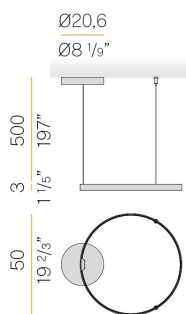

PANZERI

Zero Round Smart

220-240V AC dimmable (ZigBee)

L15319.050.0523

 mat brass

Data sheet

CODE	L15319.050.0523
SYSTEM POWER CONSUMPTION	25W
EFFICACY	81.56lm/W
LIGHT SOURCE	LED
LIGHT SOURCE LIFETIME	L70 (B50) 60.000h
COLOUR TEMPERATURE	2700K Ra>90
LIGHT DISTRIBUTION	diffused
POWER SUPPLY	220-240V AC
FREQUENCY	50/60Hz
ELECTRICAL CONFIGURATION	dimmable (ZigBee)
DRIVER	integrated included
NOMINAL LUMINOUS FLUX	2835lm
LUMEN OUTPUT	2039lm
EFFICIENCY	71.9%
WEIGHT	1,91 Kg
PROTECTION DEGREE	IP20
COLOUR TOLLERANCES	SDCM 3
PACKING DIMENSIONS	58,0 x 58,0 x 10,0 cm

Suspension lighting fixture for interiors, with direct and indirect light emission. Bended extruded aluminium structure in white, black, bronze, mat brass or titanium polyacrylic paint. Extruded polycarbonate diffuser with opaline finish. Suspension kit with griplocks and 5m (196,9") long steel cables. 5m (196,9") long power cable in transparent PVC. Power canopy with pickled sheet metal ceiling bracket and covering in white, black, bronze, mat brass or titanium polyacrylic paint.

Technical drawing

Polar diagram