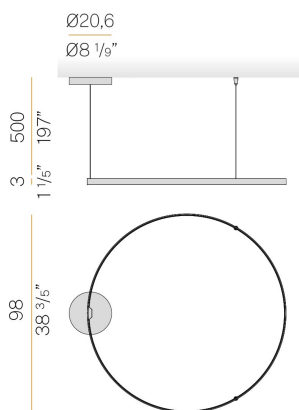

PANZERI

Zero Round Smart

220-240V AC dimmable (ZigBee)

L15317.100.0523

Data sheet

CODE	L15317.100.0523
SYSTEM POWER CONSUMPTION	47W
EFFICACY	86.79lm/W
LIGHT SOURCE	LED
LIGHT SOURCE LIFETIME	L70 (B50) 60.000h
COLOUR TEMPERATURE	2700K Ra>90
LIGHT DISTRIBUTION	diffused
POWER SUPPLY	220-240V AC
FREQUENCY	50/60Hz
ELECTRICAL CONFIGURATION	dimmable (ZigBee)
DRIVER	integrated included
NOMINAL LUMINOUS FLUX	5670lm
LUMEN OUTPUT	4079lm
EFFICIENCY	71.9%
WEIGHT	2,32 Kg
PROTECTION DEGREE	IP20
COLOUR TOLLERANCES	SDCM 3
PACKING DIMENSIONS	58,0 x 58,0 x 10,0 cm

Suspension lighting fixture for interiors, with direct and indirect light emission. Bended extruded aluminium structure in white, black, bronze, mat brass or titanium polyacrylic paint. Extruded polycarbonate diffuser with opaline finish. Suspension kit with griplocks and 5m (196,9") long steel cables. 5m (196,9") long power cable in transparent PVC. Power canopy with pickled sheet metal ceiling bracket and covering in white, black, bronze, mat brass or titanium polyacrylic paint.

Technical drawing

Polar diagram