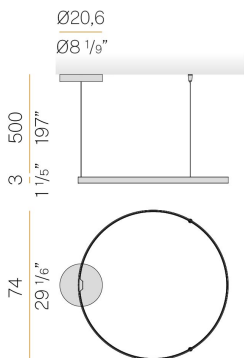

PANZERI

Zero Round Smart

220-240V AC dimmable (ZigBee)

L15317.075.0523

Data sheet

CODE	L15317.075.0523
SYSTEM POWER CONSUMPTION	36W
EFFICACY	84.97lm/W
LIGHT SOURCE	LED
LIGHT SOURCE LIFETIME	L70 (B50) 60.000h
COLOUR TEMPERATURE	2700K Ra>90
LIGHT DISTRIBUTION	diffused
POWER SUPPLY	220-240V AC
FREQUENCY	50/60Hz
ELECTRICAL CONFIGURATION	dimmable (ZigBee)
DRIVER	integrated included
NOMINAL LUMINOUS FLUX	4252lm
LUMEN OUTPUT	3059lm
EFFICIENCY	71.9%
WEIGHT	2,15 Kg
PROTECTION DEGREE	IP20
COLOUR TOLLERANCES	SDCM 3
PACKING DIMENSIONS	83,0 x 83,0 x 10,0 cm

Suspension lighting fixture for interiors, with direct and indirect light emission. Bended extruded aluminium structure in white, black, bronze, mat brass or titanium polyacrylic paint. Extruded polycarbonate diffuser with opaline finish. Suspension kit with griplocks and 5m (196,9") long steel cables. 5m (196,9") long power cable in transparent PVC. Power canopy with pickled sheet metal ceiling bracket and covering in white, black, bronze, mat brass or titanium polyacrylic paint.

Technical drawing

Polar diagram