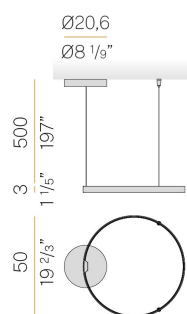

### Data sheet

CODE	L15317.050.0523
SYSTEM POWER CONSUMPTION	25W
EFFICACY	81.56lm/W
LIGHT SOURCE	LED
LIGHT SOURCE LIFETIME	L70 (B50) 60.000h
COLOUR TEMPERATURE	2700K Ra>90
LIGHT DISTRIBUTION	diffused
POWER SUPPLY	220-240V AC
FREQUENCY	50/60Hz
ELECTRICAL CONFIGURATION	dimmable (ZigBee)
DRIVER	integrated included
NOMINAL LUMINOUS FLUX	2835lm
LUMEN OUTPUT	2039lm
EFFICIENCY	71.9%
WEIGHT	1,91 Kg
PROTECTION DEGREE	IP20
COLOUR TOLLERANCES	SDCM 3
PACKING DIMENSIONS	58,0 x 58,0 x 10,0 cm

### Technical drawing