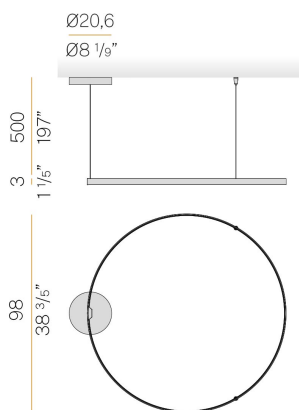

PANZERI

Zero Round Smart

220-240V AC dimmable (ZigBee)

L15302.100.0523

● black

Data sheet

CODE	L15302.100.0523
SYSTEM POWER CONSUMPTION	47W
EFFICACY	86.79lm/W
LIGHT SOURCE	LED
LIGHT SOURCE LIFETIME	L70 (B50) 60.000h
COLOUR TEMPERATURE	2700K Ra>90
LIGHT DISTRIBUTION	diffused
POWER SUPPLY	220-240V AC
FREQUENCY	50/60Hz
ELECTRICAL CONFIGURATION	dimmable (ZigBee)
DRIVER	integrated included
NOMINAL LUMINOUS FLUX	5670lm
LUMEN OUTPUT	4079lm
EFFICIENCY	71.9%
WEIGHT	2,32 Kg
PROTECTION DEGREE	IP20
COLOUR TOLLERANCES	SDCM 3
PACKING DIMENSIONS	58,0 x 58,0 x 10,0 cm

Suspension lighting fixture for interiors, with direct and indirect light emission. Bended extruded aluminium structure in white, black, bronze, mat brass or titanium polyacrylic paint. Extruded polycarbonate diffuser with opaline finish. Suspension kit with griplocks and 5m (196,9") long steel cables. 5m (196,9") long power cable in transparent PVC. Power canopy with pickled sheet metal ceiling bracket and covering in white, black, bronze, mat brass or titanium polyacrylic paint.

Technical drawing

Polar diagram