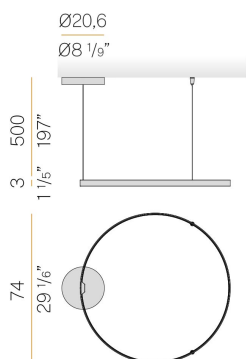

PANZERI

Zero Round Smart

220-240V AC dimmable (ZigBee)

L15302.075.0523

● black

Data sheet

CODE	L15302.075.0523
SYSTEM POWER CONSUMPTION	36W
EFFICACY	84.97lm/W
LIGHT SOURCE	LED
LIGHT SOURCE LIFETIME	L70 (B50) 60.000h
COLOUR TEMPERATURE	2700K Ra>90
LIGHT DISTRIBUTION	diffused
POWER SUPPLY	220-240V AC
FREQUENCY	50/60Hz
ELECTRICAL CONFIGURATION	dimmable (ZigBee)
DRIVER	integrated included
NOMINAL LUMINOUS FLUX	4252lm
LUMEN OUTPUT	3059lm
EFFICIENCY	71.9%
WEIGHT	2,15 Kg
PROTECTION DEGREE	IP20
COLOUR TOLLERANCES	SDCM 3
PACKING DIMENSIONS	83,0 x 83,0 x 10,0 cm

Suspension lighting fixture for interiors, with direct and indirect light emission. Bended extruded aluminium structure in white, black, bronze, mat brass or titanium polyacrylic paint. Extruded polycarbonate diffuser with opaline finish. Suspension kit with griplocks and 5m (196,9") long steel cables. 5m (196,9") long power cable in transparent PVC. Power canopy with pickled sheet metal ceiling bracket and covering in white, black, bronze, mat brass or titanium polyacrylic paint.

Technical drawing

Polar diagram