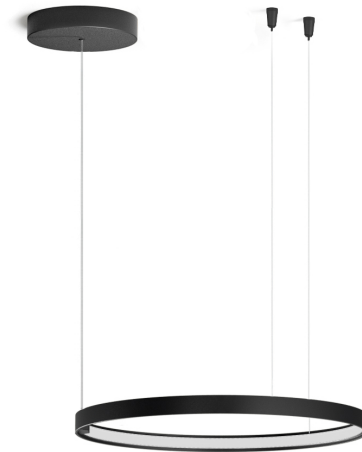

## Zero Round Smart

220-240V AC dimmable (ZigBee)

L15302.050.0523

### Data sheet

CODE	L15302.050.0523
SYSTEM POWER CONSUMPTION	25W
EFFICACY	81.56lm/W
LIGHT SOURCE	LED
LIGHT SOURCE LIFETIME	L70 (B50) 60.000h
COLOUR TEMPERATURE	2700K Ra>90
LIGHT DISTRIBUTION	diffused
POWER SUPPLY	220-240V AC
FREQUENCY	50/60Hz
ELECTRICAL CONFIGURATION	dimmable (ZigBee)
DRIVER	integrated included
NOMINAL LUMINOUS FLUX	2835lm
LUMEN OUTPUT	2039lm
EFFICIENCY	71.9%
WEIGHT	1,91 Kg
PROTECTION DEGREE	IP20
COLOUR TOLLERANCES	SDCM 3
PACKING DIMENSIONS	58,0 x 58,0 x 10,0 cm

Suspension lighting fixture for interiors, with direct and indirect light emission. Bended extruded aluminium structure in white, black, bronze, mat brass or titanium polyacrylic paint. Extruded polycarbonate diffuser with opaline finish. Suspension kit with griplocks and 5m (196,9") long steel cables. 5m (196,9") long power cable in transparent PVC. Power canopy with pickled sheet metal ceiling bracket and covering in white, black, bronze, mat brass or titanium polyacrylic paint.