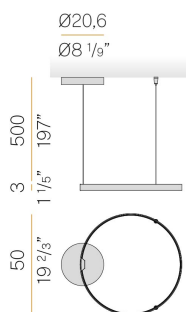

### Data sheet

CODE	L15302.050.0523
SYSTEM POWER CONSUMPTION	25W
EFFICACY	81.56lm/W
LIGHT SOURCE	LED
LIGHT SOURCE LIFETIME	L70 (B50) 60.000h
COLOUR TEMPERATURE	2700K Ra>90
LIGHT DISTRIBUTION	diffused
POWER SUPPLY	220-240V AC
FREQUENCY	50/60Hz
ELECTRICAL CONFIGURATION	dimmable (ZigBee)
DRIVER	integrated included
NOMINAL LUMINOUS FLUX	2835lm
LUMEN OUTPUT	2039lm
EFFICIENCY	71.9%
WEIGHT	1,91 Kg
PROTECTION DEGREE	IP20
COLOUR TOLLERANCES	SDCM 3
PACKING DIMENSIONS	58,0 x 58,0 x 10,0 cm

Suspension lighting fixture for interiors, with direct and indirect light emission. Bended extruded aluminium structure in white, black, bronze, mat brass or titanium polyacrylic paint. Extruded polycarbonate diffuser with opaline finish. Suspension kit with griplocks and 5m (196,9") long steel cables. 5m (196,9") long power cable in transparent PVC. Power canopy with pickled sheet metal ceiling bracket and covering in white, black, bronze, mat brass or titanium polyacrylic paint.

### Technical drawing