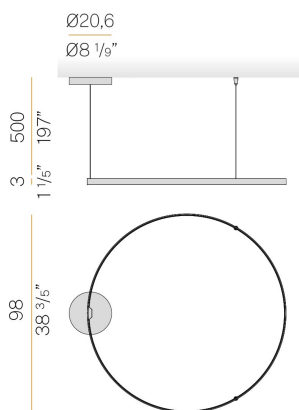

### Data sheet

CODE	L15301.100.0523
SYSTEM POWER CONSUMPTION	47W
EFFICACY	86.79lm/W
LIGHT SOURCE	LED
LIGHT SOURCE LIFETIME	L70 (B50) 60.000h
COLOUR TEMPERATURE	2700K Ra>90
LIGHT DISTRIBUTION	diffused
POWER SUPPLY	220-240V AC
FREQUENCY	50/60Hz
ELECTRICAL CONFIGURATION	dimmable (ZigBee)
DRIVER	integrated included
NOMINAL LUMINOUS FLUX	5670lm
LUMEN OUTPUT	4079lm
EFFICIENCY	71.9%
WEIGHT	2,32 Kg
PROTECTION DEGREE	IP20
COLOUR TOLLERANCES	SDCM 3
PACKING DIMENSIONS	58,0 x 58,0 x 10,0 cm

### Technical drawing

### Polar diagram