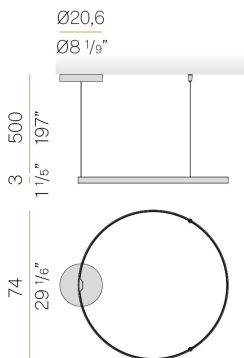

### Data sheet

CODE	L15301.075.0523
SYSTEM POWER CONSUMPTION	36W
EFFICACY	84.97lm/W
LIGHT SOURCE	LED
LIGHT SOURCE LIFETIME	L70 (B50) 60.000h
COLOUR TEMPERATURE	2700K Ra>90
LIGHT DISTRIBUTION	diffused
POWER SUPPLY	220-240V AC
FREQUENCY	50/60Hz
ELECTRICAL CONFIGURATION	dimmable (ZigBee)
DRIVER	integrated included
NOMINAL LUMINOUS FLUX	4252lm
LUMEN OUTPUT	3059lm
EFFICIENCY	71.9%
WEIGHT	2,15 Kg
PROTECTION DEGREE	IP20
COLOUR TOLLERANCES	SDCM 3
PACKING DIMENSIONS	83,0 x 83,0 x 10,0 cm

### Technical drawing