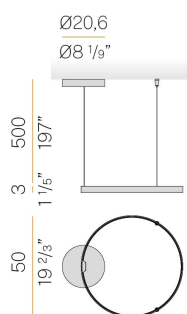

PANZERI

Zero Round Smart

220-240V AC dimmable (ZigBee)

L15301.050.0523

● white

Data sheet

CODE	L15301.050.0523
SYSTEM POWER CONSUMPTION	25W
EFFICACY	81.56lm/W
LIGHT SOURCE	LED
LIGHT SOURCE LIFETIME	L70 (B50) 60.000h
COLOUR TEMPERATURE	2700K Ra>90
LIGHT DISTRIBUTION	diffused
POWER SUPPLY	220-240V AC
FREQUENCY	50/60Hz
ELECTRICAL CONFIGURATION	dimmable (ZigBee)
DRIVER	integrated included
NOMINAL LUMINOUS FLUX	2835lm
LUMEN OUTPUT	2039lm
EFFICIENCY	71.9%
WEIGHT	1,91 Kg
PROTECTION DEGREE	IP20
COLOUR TOLLERANCES	SDCM 3
PACKING DIMENSIONS	58,0 x 58,0 x 10,0 cm

Suspension lighting fixture for interiors, with direct and indirect light emission. Bended extruded aluminium structure in white, black, bronze, mat brass or titanium polyacrylic paint. Extruded polycarbonate diffuser with opaline finish. Suspension kit with griplocks and 5m (196,9") long steel cables. 5m (196,9") long power cable in transparent PVC. Power canopy with pickled sheet metal ceiling bracket and covering in white, black, bronze, mat brass or titanium polyacrylic paint.

Technical drawing

Polar diagram