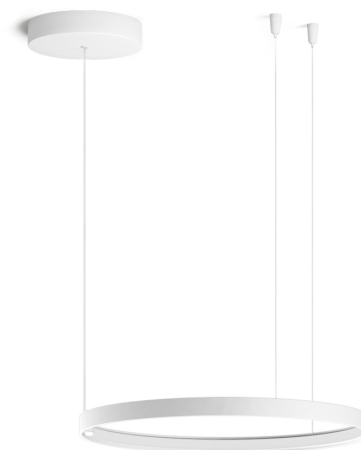

PANZERI

Zero Round Smart

220-240V AC dimmable (ZigBee)

L15301.050.0523

● white

Data sheet

CODE	L15301.050.0523
SYSTEM POWER CONSUMPTION	25W
EFFICACY	81.56lm/W
LIGHT SOURCE	LED
LIGHT SOURCE LIFETIME	L70 (B50) 60.000h
COLOUR TEMPERATURE	2700K Ra>90
LIGHT DISTRIBUTION	diffused
POWER SUPPLY	220-240V AC
FREQUENCY	50/60Hz
ELECTRICAL CONFIGURATION	dimmable (ZigBee)
DRIVER	integrated included
NOMINAL LUMINOUS FLUX	2835lm
LUMEN OUTPUT	2039lm
EFFICIENCY	71.9%
WEIGHT	1,91 Kg
PROTECTION DEGREE	IP20
COLOUR TOLLERANCES	SDCM 3
PACKING DIMENSIONS	58,0 x 58,0 x 10,0 cm

Suspension lighting fixture for interiors, with direct and indirect light emission. Bended extruded aluminium structure in white, black, bronze, mat brass or titanium polyacrylic paint. Extruded polycarbonate diffuser with opaline finish. Suspension kit with griplocks and 5m (196,9") long steel cables. 5m (196,9") long power cable in transparent PVC. Power canopy with pickled sheet metal ceiling bracket and covering in white, black, bronze, mat brass or titanium polyacrylic paint.