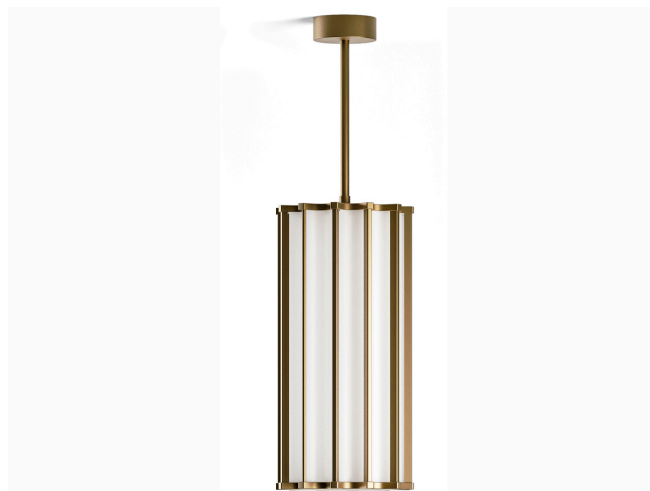

PANZERI

Roma

220-240V AC dimmable (DALI/Push DIM)

L14817.030.0502

Data sheet

CODE	L14817.030.0502
SYSTEM POWER CONSUMPTION	36W
EFFICACY	77.78lm/W
LIGHT SOURCE	LED
LIGHT SOURCE LIFETIME	L70 (B10) 60.000h
COLOUR TEMPERATURE	2700K Ra>90
LIGHT DISTRIBUTION	diffused
POWER SUPPLY	220-240V AC
FREQUENCY	50/60Hz
ELECTRICAL CONFIGURATION	dimmable (DALI/Push DIM)
DRIVER	integrated included
NOMINAL LUMINOUS FLUX	4560lm
LUMEN OUTPUT	2800lm
EFFICIENCY	61.4%
WEIGHT	13.50 Kg
PROTECTION DEGREE	IP20
COLOUR TOLLERANCES	SDCM 3
PACKING DIMENSIONS	0,0 x 0,0 x 0,0 cm

Suspension lighting fixture for interiors, with direct light emission.
Structure made of milled aluminium discs with bronze polyacrylic paint and galvanised steel tie rods.

Feeding canopy in folded sheet steel with bronze polyacrylic paint.

Moulded and curved cathedral glass diffusers.

Outer covering structure in laser-cut and bent aluminium sheet and with bronze polyacrylic paint.

Technical drawing