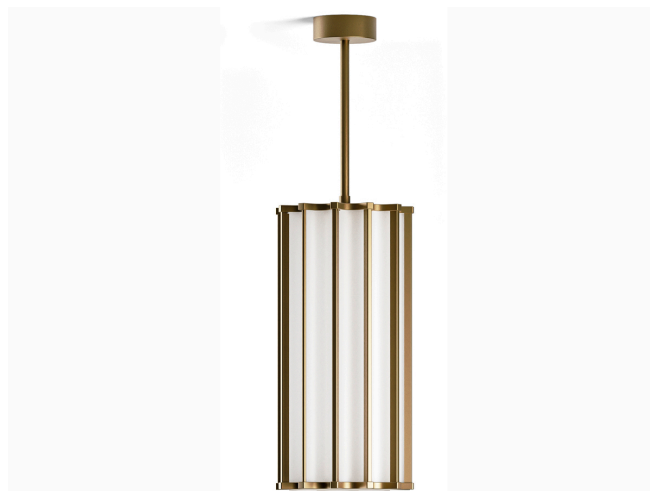

## Roma

220-240V AC dimmable (DALI/Push DIM)

L14817.030.0502

### Data sheet

CODE	L14817.030.0502
SYSTEM POWER CONSUMPTION	39W
EFFICACY	71.54lm/W
LIGHT SOURCE	LED
LIGHT SOURCE LIFETIME	L70 (B10) 60.000h
COLOUR TEMPERATURE	2700K Ra>90
LIGHT DISTRIBUTION	diffused
POWER SUPPLY	220-240V AC
FREQUENCY	50/60Hz
ELECTRICAL CONFIGURATION	dimmable (DALI/Push DIM)
DRIVER	integrated included
NOMINAL LUMINOUS FLUX	4560lm
LUMEN OUTPUT	2790lm
EFFICIENCY	61.2%
WEIGHT	14,10 Kg
PROTECTION DEGREE	IP20
COLOUR TOLLERANCES	SDCM 3
PACKING DIMENSIONS	54,0 x 114,0 x 46,0 cm

Suspension lighting fixture for interiors, with direct light emission.  
Structure made of milled aluminium discs with bronze polyacrylic paint and galvanised steel tie rods.

Feeding canopy in folded sheet steel with bronze polyacrylic paint.

Moulded and curved cathedral glass diffusers.

Outer covering structure in laser-cut and bent aluminium sheet and with bronze polyacrylic paint.