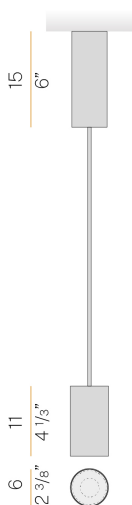

## 432 Ways

220-240V AC dimmable (DALI/Push DIM)

L12705.006.0502

 champagne

### Data sheet

CODE	L12705.006.0502
SYSTEM POWER CONSUMPTION	6,7W
EFFICACY	125.5lm/W
LIGHT SOURCE	LED
LIGHT SOURCE LIFETIME	L90 (B10) 50.000h
COLOUR TEMPERATURE	2700K Ra>90
LIGHT DISTRIBUTION	diffused
BEAM ANGLE	29°
POWER SUPPLY	220-240V AC
FREQUENCY	50/60Hz
ELECTRICAL CONFIGURATION	dimmable (DALI/Push DIM)
DRIVER	integrated included
NOMINAL LUMINOUS FLUX	858lm
LUMEN OUTPUT	753lm
EFFICIENCY	87.8%
WEIGHT	0,31 Kg
PROTECTION DEGREE	IP40
COLOUR TOLLERANCES	SDCM 3
PACKING DIMENSIONS	24,0 x 12,0 x 13,0 cm

### Technical drawing

Suspension lighting fixture for interiors, with direct light emission. Extruded and milled aluminium structure, with polyacrylic paint finish in white, black, bronze, mat brass, textured olive green or textured natural terracotta. 3m (118,1") long suspension and coaxial power cable in transparent PVC. Power canopy with pickled sheet metal ceiling bracket and extruded aluminium covering with polyacrylic paint. Lens holder not included, to be purchased separately.

### Polar diagram