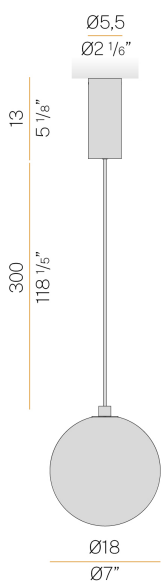

PANZERI

Murané

220-240V AC ON-OFF
L11905.018.0501

 champagne

Data sheet

CODE	L11905.018.0501
SYSTEM POWER CONSUMPTION	4W
EFFICACY	41.75lm/W
LIGHT SOURCE	LED
COLOUR TEMPERATURE	2700K Ra>90
LIGHT DISTRIBUTION	diffused
POWER SUPPLY	220-240V AC
FREQUENCY	50/60Hz
ELECTRICAL CONFIGURATION	ON-OFF
DRIVER	integrated included
LUMEN OUTPUT	167lm
WEIGHT	1,19 Kg
PROTECTION DEGREE	IP20
COLOUR TOLLERANCES	SDCM 3
PACKING DIMENSIONS	0,0 x 0,0 x 0,0 cm

Suspension lighting fixture for interiors, with direct and indirect light emission. Turned brass wiring support. Diffuser in blown glass with green forest colour. Turned aluminium closing disk in champagne polyacrylic paint. 3m (118,1") long suspension and coaxial power cable in transparent PVC. Power canopy with pickled sheet metal ceiling bracket and extruded aluminium covering in champagne or mat black polyacrylic paint.

Technical drawing

Polar diagram