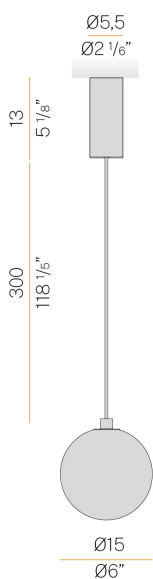

PANZERI

Murané

220-240V AC ON-OFF
L11905.015.0501

 champagne

Data sheet

CODE	L11905.015.0501
SYSTEM POWER CONSUMPTION	4W
EFFICACY	41.75lm/W
LIGHT SOURCE	LED
COLOUR TEMPERATURE	2700K Ra>90
LIGHT DISTRIBUTION	diffused
POWER SUPPLY	220-240V AC
FREQUENCY	50/60Hz
ELECTRICAL CONFIGURATION	ON-OFF
DRIVER	integrated included
LUMEN OUTPUT	167lm
WEIGHT	0,91 Kg
PROTECTION DEGREE	IP20
COLOUR TOLLERANCES	SDCM 3
PACKING DIMENSIONS	0,0 x 0,0 x 0,0 cm

Suspension lighting fixture for interiors, with direct and indirect light emission. Turned brass wiring support. Diffuser in blown glass with green forest colour. Turned aluminium closing disk in champagne polyacrylic paint. 3m (118,1") long suspension and coaxial power cable in transparent PVC. Power canopy with pickled sheet metal ceiling bracket and extruded aluminium covering in champagne or mat black polyacrylic paint.

Technical drawing

Polar diagram