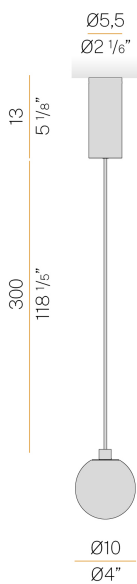

### Data sheet

CODE	L11905.010.0501
SYSTEM POWER CONSUMPTION	4W
EFFICACY	41.75lm/W
LIGHT SOURCE	LED
COLOUR TEMPERATURE	2700K Ra>90
LIGHT DISTRIBUTION	diffused
POWER SUPPLY	220-240V AC
FREQUENCY	50/60Hz
ELECTRICAL CONFIGURATION	ON-OFF
DRIVER	integrated included
LUMEN OUTPUT	167lm
WEIGHT	0.78 Kg
PROTECTION DEGREE	IP20
COLOUR TOLLERANCES	SDCM 3
PACKING DIMENSIONS	0,0 x 0,0 x 0,0 cm

3m (118,1") long suspension and coaxial power cable in transparent PVC.

Power canopy with pickled sheet metal ceiling bracket and extruded aluminium covering in champagne or mat black polyacrylic paint.

### Technical drawing

### Polar diagram