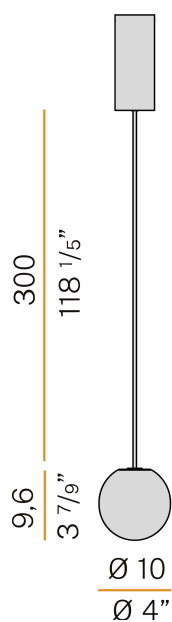

### Data sheet

CODE	L11905.010.0501
SYSTEM POWER CONSUMPTION	4W
EFFICACY	41.75lm/W
LIGHT SOURCE	LED
COLOUR TEMPERATURE	2700K Ra>90
LIGHT DISTRIBUTION	diffused
POWER SUPPLY	220-240V AC
FREQUENCY	50/60Hz
ELECTRICAL CONFIGURATION	ON-OFF
DRIVER	integrated included
LUMEN OUTPUT	167lm
WEIGHT	0.78 Kg
PROTECTION DEGREE	IP20
COLOUR TOLLERANCES	SDCM 3
PACKING DIMENSIONS	0,0 x 0,0 x 0,0 cm

3m (118,1") long suspension and coaxial power cable in transparent PVC.

Power canopy with pickled sheet metal ceiling bracket and extruded aluminium covering in champagne or mat black polyacrylic paint.

### Technical drawing

### Polar diagram