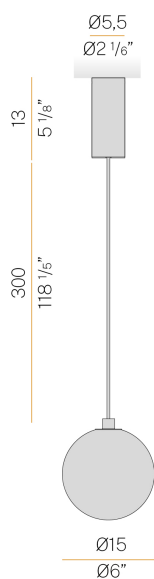

### Data sheet

CODE	L11805.015.0501
SYSTEM POWER CONSUMPTION	4W
EFFICACY	41.75lm/W
LIGHT SOURCE	LED
COLOUR TEMPERATURE	2700K Ra>90
LIGHT DISTRIBUTION	diffused
POWER SUPPLY	220-240V AC
FREQUENCY	50/60Hz
ELECTRICAL CONFIGURATION	ON-OFF
DRIVER	integrated included
LUMEN OUTPUT	167lm
WEIGHT	0,91 Kg
PROTECTION DEGREE	IP20
COLOUR TOLLERANCES	SDCM 3
PACKING DIMENSIONS	0,0 x 0,0 x 0,0 cm

3m (118,1") long suspension and coaxial power cable in transparent PVC.

Power canopy with pickled sheet metal ceiling bracket and extruded aluminium covering in champagne or mat black polyacrylic paint.

### Technical drawing

### Polar diagram