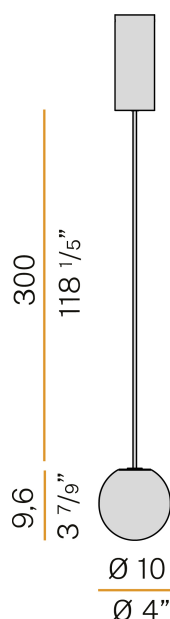

PANZERI

Murané

220-240V AC ON-OFF
L11805.010.0501

 champagne

Data sheet

CODE	L11805.010.0501
SYSTEM POWER CONSUMPTION	4W
EFFICACY	41.75lm/W
LIGHT SOURCE	LED
COLOUR TEMPERATURE	2700K Ra>90
LIGHT DISTRIBUTION	diffused
POWER SUPPLY	220-240V AC
FREQUENCY	50/60Hz
ELECTRICAL CONFIGURATION	ON-OFF
DRIVER	integrated included
LUMEN OUTPUT	167lm
WEIGHT	0.78 Kg
PROTECTION DEGREE	IP20
COLOUR TOLLERANCES	SDCM 3
PACKING DIMENSIONS	0,0 x 0,0 x 0,0 cm

Suspension lighting fixture for interiors, with direct and indirect light emission. Turned brass wiring support.

Diffuser in blown glass with smoky grey crystal colour.

Turned aluminium closing disk in champagne polyacrylic paint.

3m (118,1") long suspension and coaxial power cable in transparent PVC.

Power canopy with pickled sheet metal ceiling bracket and extruded aluminium covering in champagne or mat black polyacrylic paint.

Technical drawing

Polar diagram