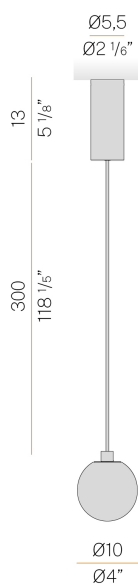

### Data sheet

CODE	L11805.010.0501
SYSTEM POWER CONSUMPTION	4W
EFFICACY	41.75lm/W
LIGHT SOURCE	LED
COLOUR TEMPERATURE	2700K Ra>90
LIGHT DISTRIBUTION	diffused
POWER SUPPLY	220-240V AC
FREQUENCY	50/60Hz
ELECTRICAL CONFIGURATION	ON-OFF
DRIVER	integrated included
LUMEN OUTPUT	167lm
WEIGHT	0.78 Kg
PROTECTION DEGREE	IP20
COLOUR TOLLERANCES	SDCM 3
PACKING DIMENSIONS	0,0 x 0,0 x 0,0 cm

3m (118,1") long suspension and coaxial power cable in transparent PVC.

Power canopy with pickled sheet metal ceiling bracket and extruded aluminium covering in champagne or mat black polyacrylic paint.

### Technical drawing

### Polar diagram