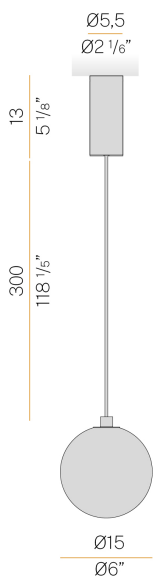

PANZERI

Murané

220-240V AC ON-OFF

L11705.015.0501

 champagne

Data sheet

CODE	L11705.015.0501
SYSTEM POWER CONSUMPTION	4W
EFFICACY	41.75lm/W
LIGHT SOURCE	LED
COLOUR TEMPERATURE	2700K Ra>90
LIGHT DISTRIBUTION	diffused
POWER SUPPLY	220-240V AC
FREQUENCY	50/60Hz
ELECTRICAL CONFIGURATION	ON-OFF
DRIVER	integrated included
LUMEN OUTPUT	167lm
WEIGHT	0,91 Kg
PROTECTION DEGREE	IP20
COLOUR TOLLERANCES	SDCM 3
PACKING DIMENSIONS	0,0 x 0,0 x 0,0 cm

Suspension lighting fixture for interiors, with direct and indirect light emission. Turned brass wiring support.

Transparent crystal-coloured blown glass diffuser.

Turned aluminium closing disk in champagne polyacrylic paint.

3m (118,1") long suspension and coaxial power cable in transparent PVC.

Power canopy with pickled sheet metal ceiling bracket and extruded aluminium covering in champagne or mat black polyacrylic paint.

Technical drawing

Polar diagram