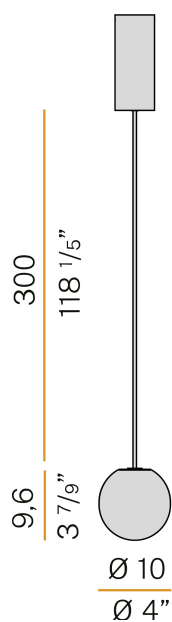

PANZERI

Murané

220-240V AC ON-OFF
L11705.010.0501

 champagne

Data sheet

CODE	L11705.010.0501
SYSTEM POWER CONSUMPTION	4W
EFFICACY	41.75lm/W
LIGHT SOURCE	LED
COLOUR TEMPERATURE	2700K Ra>90
LIGHT DISTRIBUTION	diffused
POWER SUPPLY	220-240V AC
FREQUENCY	50/60Hz
ELECTRICAL CONFIGURATION	ON-OFF
DRIVER	integrated included
LUMEN OUTPUT	167lm
WEIGHT	0.78 Kg
PROTECTION DEGREE	IP20
COLOUR TOLLERANCES	SDCM 3
PACKING DIMENSIONS	0,0 x 0,0 x 0,0 cm

Suspension lighting fixture for interiors, with direct and indirect light emission. Turned brass wiring support.

Transparent crystal-coloured blown glass diffuser.

Turned aluminium closing disk in champagne polyacrylic paint.

3m (118,1") long suspension and coaxial power cable in transparent PVC.

Power canopy with pickled sheet metal ceiling bracket and extruded aluminium covering in champagne or mat black polyacrylic paint.

Technical drawing

Polar diagram