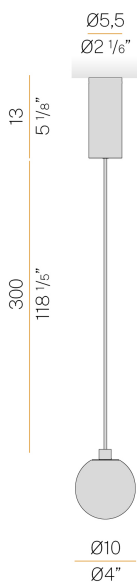

### Data sheet

CODE	L11705.010.0501
SYSTEM POWER CONSUMPTION	4W
EFFICACY	41.75lm/W
LIGHT SOURCE	LED
COLOUR TEMPERATURE	2700K Ra>90
LIGHT DISTRIBUTION	diffused
POWER SUPPLY	220-240V AC
FREQUENCY	50/60Hz
ELECTRICAL CONFIGURATION	ON-OFF
DRIVER	integrated included
LUMEN OUTPUT	167lm
WEIGHT	0.78 Kg
PROTECTION DEGREE	IP20
COLOUR TOLLERANCES	SDCM 3
PACKING DIMENSIONS	0,0 x 0,0 x 0,0 cm

3m (118,1") long suspension and coaxial power cable in transparent PVC.

Power canopy with pickled sheet metal ceiling bracket and extruded aluminium covering in champagne or mat black polyacrylic paint.

### Technical drawing

### Polar diagram