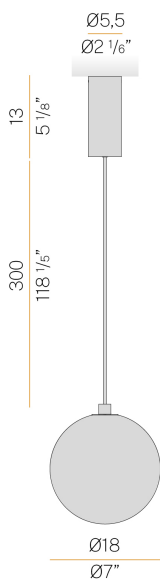

PANZERI

Murané

220-240V AC ON-OFF

L11505.018.0501

 champagne

Data sheet

CODE	L11505.018.0501
SYSTEM POWER CONSUMPTION	4W
EFFICACY	41.75lm/W
LIGHT SOURCE	LED
COLOUR TEMPERATURE	2700K Ra>90
LIGHT DISTRIBUTION	diffused
POWER SUPPLY	220-240V AC
FREQUENCY	50/60Hz
ELECTRICAL CONFIGURATION	ON-OFF
DRIVER	integrated included
LUMEN OUTPUT	167lm
WEIGHT	1,19 Kg
PROTECTION DEGREE	IP20
COLOUR TOLLERANCES	SDCM 3
PACKING DIMENSIONS	0,0 x 0,0 x 0,0 cm

Suspension lighting fixture for interiors, with direct and indirect light emission. Turned brass wiring support.

Diffuser in blown glass with bronze colour.

Turned aluminium closing disk in champagne polyacrylic paint.

3m (118,1") long suspension and coaxial power cable in transparent PVC.

Power canopy with pickled sheet metal ceiling bracket and extruded aluminium covering in champagne or mat black polyacrylic paint.

Technical drawing

Polar diagram