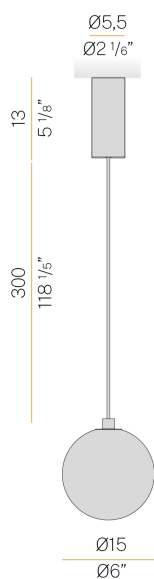

PANZERI

Murané

220-240V AC ON-OFF

L11505.015.0501

 champagne

Data sheet

CODE	L11505.015.0501
SYSTEM POWER CONSUMPTION	4W
EFFICACY	41.75lm/W
LIGHT SOURCE	LED
COLOUR TEMPERATURE	2700K Ra>90
LIGHT DISTRIBUTION	diffused
POWER SUPPLY	220-240V AC
FREQUENCY	50/60Hz
ELECTRICAL CONFIGURATION	ON-OFF
DRIVER	integrated included
LUMEN OUTPUT	167lm
WEIGHT	0,91 Kg
PROTECTION DEGREE	IP20
COLOUR TOLLERANCES	SDCM 3
PACKING DIMENSIONS	0,0 x 0,0 x 0,0 cm

Suspension lighting fixture for interiors, with direct and indirect light emission. Turned brass wiring support.

Diffuser in blown glass with bronze colour.

Turned aluminium closing disk in champagne polyacrylic paint.

3m (118,1") long suspension and coaxial power cable in transparent PVC.

Power canopy with pickled sheet metal ceiling bracket and extruded aluminium covering in champagne or mat black polyacrylic paint.

Technical drawing

Polar diagram