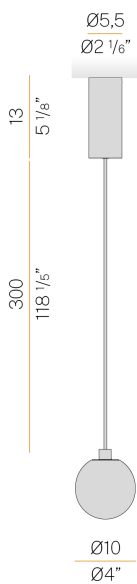

PANZERI

Murané

220-240V AC ON-OFF

L11505.010.0501

 champagne

Data sheet

CODE	L11505.010.0501
SYSTEM POWER CONSUMPTION	4W
EFFICACY	41.75lm/W
LIGHT SOURCE	LED
COLOUR TEMPERATURE	2700K Ra>90
LIGHT DISTRIBUTION	diffused
POWER SUPPLY	220-240V AC
FREQUENCY	50/60Hz
ELECTRICAL CONFIGURATION	ON-OFF
DRIVER	integrated included
LUMEN OUTPUT	167lm
WEIGHT	0,68 Kg
PROTECTION DEGREE	IP20
COLOUR TOLLERANCES	SDCM 3
PACKING DIMENSIONS	14,0 x 30,0 x 13,0 cm

Suspension lighting fixture for interiors, with direct and indirect light emission. Turned brass wiring support.

Diffuser in blown glass with bronze colour.

Turned aluminium closing disk in champagne polyacrylic paint.

3m (118,1") long suspension and coaxial power cable in transparent PVC.

Power canopy with pickled sheet metal ceiling bracket and extruded aluminium covering in champagne polyacrylic paint.

Technical drawing

Polar diagram