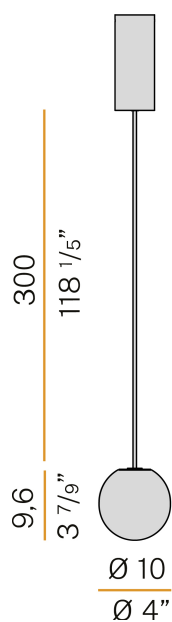

PANZERI

Murané

220-240V AC ON-OFF
L11505.010.0501

 champagne

Data sheet

CODE	L11505.010.0501
SYSTEM POWER CONSUMPTION	4W
EFFICACY	41.75lm/W
LIGHT SOURCE	LED
COLOUR TEMPERATURE	2700K Ra>90
LIGHT DISTRIBUTION	diffused
POWER SUPPLY	220-240V AC
FREQUENCY	50/60Hz
ELECTRICAL CONFIGURATION	ON-OFF
DRIVER	integrated included
LUMEN OUTPUT	167lm
WEIGHT	0.78 Kg
PROTECTION DEGREE	IP20
COLOUR TOLLERANCES	SDCM 3
PACKING DIMENSIONS	14,0 x 30,0 x 13,0 cm

Suspension lighting fixture for interiors, with direct and indirect light emission. Turned brass wiring support.

Diffuser in blown glass with bronze colour.

Turned aluminium closing disk in champagne polyacrylic paint.

3m (118,1") long suspension and coaxial power cable in transparent PVC.

Power canopy with pickled sheet metal ceiling bracket and extruded aluminium covering in champagne or mat black polyacrylic paint.

Technical drawing

Polar diagram