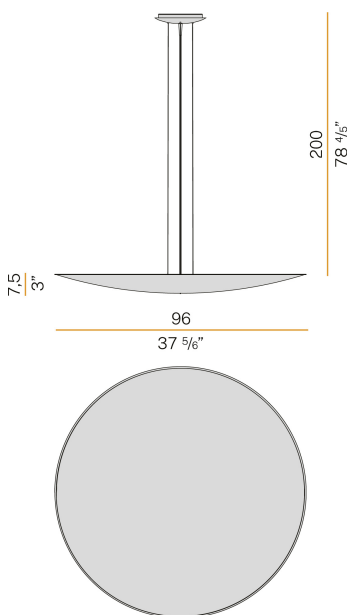

### Data sheet

CODE	L09321.100.0402
SYSTEM POWER CONSUMPTION	88W
EFFICACY	100.28lm/W
LIGHT SOURCE	LED
LIGHT SOURCE LIFETIME	L90 (B10) 50.000h
COLOUR TEMPERATURE	3000K Ra>90
LIGHT DISTRIBUTION	diffused
POWER SUPPLY	220-240V AC
FREQUENCY	50/60Hz
ELECTRICAL CONFIGURATION	dimmable (DALI/Push DIM)
DRIVER	integrated included
NOMINAL LUMINOUS FLUX	11128lm
LUMEN OUTPUT	8825lm
EFFICIENCY	79.3%
WEIGHT	7,35 Kg
PROTECTION DEGREE	IP20
COLOUR TOLLERANCES	SDCM 3
PACKING DIMENSIONS	18,0 x 106,0 x 106,0 cm

Suspension lighting fixture for interiors, with indirect light emission.  
Aluminium and pickled sheet metal structure in polyacrylic paint.  
Turned aluminium reflector in white or black polyacrylic paint or with gold leaf coating.  
Moulded acrylic diffuser with mat finish.  
2m (78,7") long steel suspension cables.  
2,2m (86,6") long power cable in transparent PVC.  
Power canopy with pickled sheet metal case in white or black polyacrylic paint or with gold leaf coating.

### Polar diagram