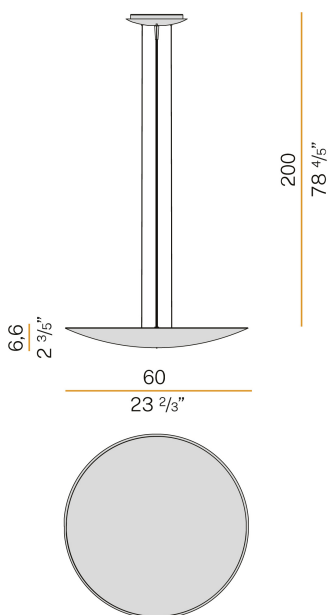

PANZERI

Gong

220-240V AC dimmable (DALI/Push DIM)

L09301.060.0402

● white

Data sheet

CODE	L09301.060.0402
SYSTEM POWER CONSUMPTION	43W
EFFICACY	102.63lm/W
LIGHT SOURCE	LED
LIGHT SOURCE LIFETIME	L90 (B10) 50.000h
COLOUR TEMPERATURE	3000K Ra>90
LIGHT DISTRIBUTION	diffused
POWER SUPPLY	220-240V AC
FREQUENCY	50/60Hz
ELECTRICAL CONFIGURATION	dimmable (DALI/Push DIM)
DRIVER	integrated included
NOMINAL LUMINOUS FLUX	5564lm
LUMEN OUTPUT	4413lm
EFFICIENCY	79.3%
WEIGHT	3,46 Kg
PROTECTION DEGREE	IP20
COLOUR TOLLERANCES	SDCM 3
PACKING DIMENSIONS	17,0 x 69,0 x 69,0 cm

Suspension lighting fixture for interiors, with indirect light emission. Aluminium and pickled sheet metal structure in polyacrylic paint. Turned aluminium reflector in white or black polyacrylic paint or with gold leaf coating. Moulded acrylic diffuser with mat finish. 2m (78,7") long steel suspension cables. 2,2m (86,6") long power cable in transparent PVC. Power canopy with pickled sheet metal case in white or black polyacrylic paint or with gold leaf coating.

Technical drawing

Polar diagram