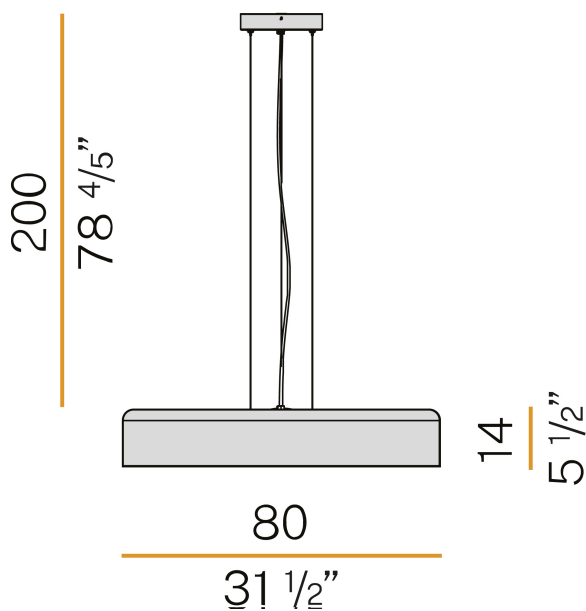

PANZERI

Ginevra

220-240V AC dimmable (DALI/Push DIM)

L09281.080.0402

 white/gold

Data sheet

CODE	L09281.080.0402
SYSTEM POWER CONSUMPTION	82W
EFFICACY	94.9lm/W
LIGHT SOURCE	LED
LIGHT SOURCE LIFETIME	L80 (B20) 80.000h
COLOUR TEMPERATURE	3000K Ra>90
LIGHT DISTRIBUTION	diffused
POWER SUPPLY	220-240V AC
FREQUENCY	50/60Hz
ELECTRICAL CONFIGURATION	dimmable (DALI/Push DIM)
DRIVER	integrated included
NOMINAL LUMINOUS FLUX	10285lm
LUMEN OUTPUT	7782lm
EFFICIENCY	75.7%
GLARE RATING	UGR < 19
WEIGHT	10.97 Kg
PROTECTION DEGREE	IP20
COLOUR TOLLERANCES	SDCM < 3
PACKING DIMENSIONS	18,0 x 90,0 x 90,0 cm

Suspension lighting fixture for interiors, with direct and indirect light emission.
Pickled sheet metal cap in polyacrylic paint.
Turned aluminium structure in mat black and gold or white and gold polyacrylic paint.
Pickled sheet metal wiring support plate in polyacrylic paint.
Moulded polycarbonate micro-prismatic diffuser.
2m (78,7") long steel suspension cables.
2,2m (86,6") long power cable in transparent PVC.
Power canopy with galvanized sheet metal ceiling bracket and pickled sheet metal covering in white or mat black polyacrylic paint.

Technical drawing

Polar diagram