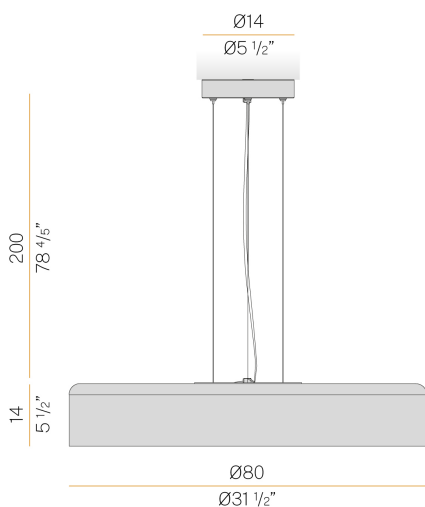

PANZERI

Ginevra

220-240V AC dimmable (DALI/Push DIM)

L09281.080.0402

Data sheet

CODE	L09281.080.0402
SYSTEM POWER CONSUMPTION	82W
EFFICACY	94.9lm/W
LIGHT SOURCE	LED
LIGHT SOURCE LIFETIME	L80 (B20) 80.000h
COLOUR TEMPERATURE	3000K Ra>90
LIGHT DISTRIBUTION	diffused
POWER SUPPLY	220-240V AC
FREQUENCY	50/60Hz
ELECTRICAL CONFIGURATION	dimmable (DALI/Push DIM)
DRIVER	integrated included
NOMINAL LUMINOUS FLUX	10285lm
LUMEN OUTPUT	7782lm
EFFICIENCY	75.7%
GLARE RATING	UGR < 19
WEIGHT	10.97 Kg
PROTECTION DEGREE	IP20
COLOUR TOLLERANCES	SDCM < 3
PACKING DIMENSIONS	18,0 x 90,0 x 90,0 cm

Suspension lighting fixture for interiors, with direct and indirect light emission. Pickled sheet metal cap in polyacrylic paint. Turned aluminium structure in mat black and gold or white and gold polyacrylic paint. Pickled sheet metal wiring support plate in polyacrylic paint. Moulded polycarbonate micro-prismatic diffuser. 2m (78,7") long steel suspension cables. 2,2m (86,6") long power cable in transparent PVC. Power canopy with galvanized sheet metal ceiling bracket and pickled sheet metal covering in white or mat black polyacrylic paint.

Technical drawing

Polar diagram