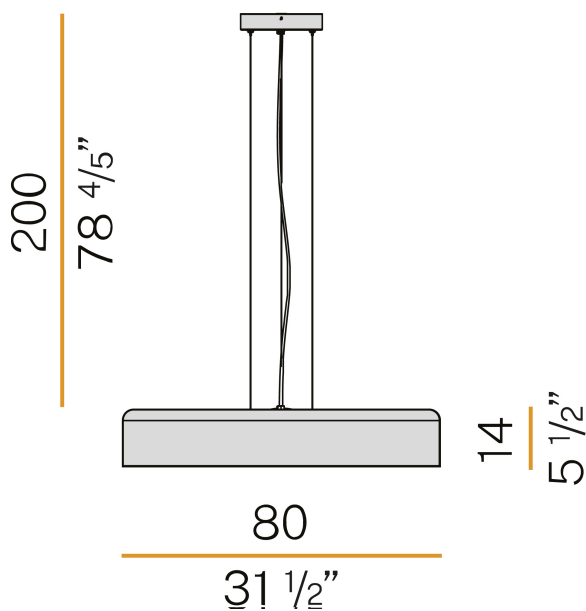

PANZERI

Ginevra

220-240V AC dimmable (DALI/Push DIM)

L09280.080.0402

 black/gold

Data sheet

CODE	L09280.080.0402
SYSTEM POWER CONSUMPTION	82W
EFFICACY	94.9lm/W
LIGHT SOURCE	LED
LIGHT SOURCE LIFETIME	L80 (B20) 80.000h
COLOUR TEMPERATURE	3000K Ra>90
LIGHT DISTRIBUTION	diffused
POWER SUPPLY	220-240V AC
FREQUENCY	50/60Hz
ELECTRICAL CONFIGURATION	dimmable (DALI/Push DIM)
DRIVER	integrated included
NOMINAL LUMINOUS FLUX	10285lm
LUMEN OUTPUT	7782lm
EFFICIENCY	75.7%
GLARE RATING	UGR < 19
WEIGHT	10.97 Kg
PROTECTION DEGREE	IP20
COLOUR TOLLERANCES	SDCM <3
PACKING DIMENSIONS	18,0 x 90,0 x 90,0 cm

Suspension lighting fixture for interiors, with direct and indirect light emission.
Pickled sheet metal cap in polyacrylic paint.
Turned aluminium structure in mat black and gold or white and gold polyacrylic paint.
Pickled sheet metal wiring support plate in polyacrylic paint.
Moulded polycarbonate micro-prismatic diffuser.
2m (78,7") long steel suspension cables.
2,2m (86,6") long power cable in transparent PVC.
Power canopy with galvanized sheet metal ceiling bracket and pickled sheet metal covering in white or mat black polyacrylic paint.

Technical drawing

Polar diagram