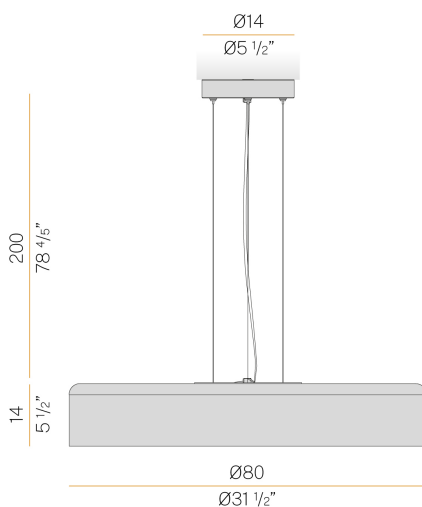

PANZERI

Ginevra

220-240V AC dimmable (DALI/Push DIM)

L09280.080.0402

 black/gold

Data sheet

CODE	L09280.080.0402
SYSTEM POWER CONSUMPTION	82W
EFFICACY	94.9lm/W
LIGHT SOURCE	LED
LIGHT SOURCE LIFETIME	L80 (B20) 80.000h
COLOUR TEMPERATURE	3000K Ra>90
LIGHT DISTRIBUTION	diffused
POWER SUPPLY	220-240V AC
FREQUENCY	50/60Hz
ELECTRICAL CONFIGURATION	dimmable (DALI/Push DIM)
DRIVER	integrated included
NOMINAL LUMINOUS FLUX	10285lm
LUMEN OUTPUT	7782lm
EFFICIENCY	75.7%
GLARE RATING	UGR < 19
WEIGHT	10.97 Kg
PROTECTION DEGREE	IP20
COLOUR TOLLERANCES	SDCM < 3
PACKING DIMENSIONS	18,0 x 90,0 x 90,0 cm

Suspension lighting fixture for interiors, with direct and indirect light emission.
Pickled sheet metal cap in polyacrylic paint.
Turned aluminium structure in mat black and gold or white and gold polyacrylic paint.
Pickled sheet metal wiring support plate in polyacrylic paint.
Moulded polycarbonate micro-prismatic diffuser.
2m (78,7") long steel suspension cables.
2,2m (86,6") long power cable in transparent PVC.
Power canopy with galvanized sheet metal ceiling bracket and pickled sheet metal covering in white or mat black polyacrylic paint.

Technical drawing

Polar diagram

cd/klm
— C0 - C180 - - - C90 - C270