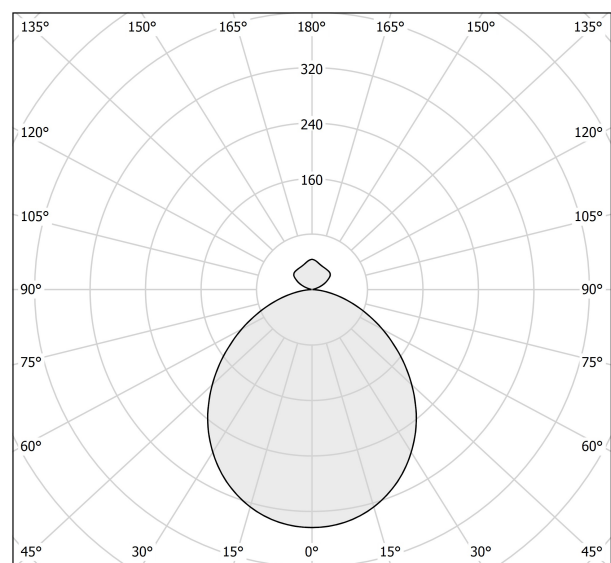

PANZERI

Ginevra

220-240V AC dimmable (DALI/Push DIM)

L09280.080.0402

 black/gold

Data sheet

CODE	L09280.080.0402
SYSTEM POWER CONSUMPTION	82W
EFFICACY	94.9lm/W
LIGHT SOURCE	LED
LIGHT SOURCE LIFETIME	L80 (B20) 80.000h
COLOUR TEMPERATURE	3000K Ra>90
LIGHT DISTRIBUTION	diffused
POWER SUPPLY	220-240V AC
FREQUENCY	50/60Hz
ELECTRICAL CONFIGURATION	dimmable (DALI/Push DIM)
DRIVER	integrated included
NOMINAL LUMINOUS FLUX	10285lm
LUMEN OUTPUT	7782lm
EFFICIENCY	75.7%
GLARE RATING	UGR < 19
WEIGHT	10.97 Kg
PROTECTION DEGREE	IP20
COLOUR TOLLERANCES	SDCM < 3
PACKING DIMENSIONS	18,0 x 90,0 x 90,0 cm

Suspension lighting fixture for interiors, with direct and indirect light emission.
Pickled sheet metal cap in polyacrylic paint.
Turned aluminium structure in mat black and gold or white and gold polyacrylic paint.
Pickled sheet metal wiring support plate in polyacrylic paint.
Moulded polycarbonate micro-prismatic diffuser.
2m (78,7") long steel suspension cables.
2,2m (86,6") long power cable in transparent PVC.
Power canopy with galvanized sheet metal ceiling bracket and pickled sheet metal covering in white or mat black polyacrylic paint.

Technical drawing

Polar diagram

cd/klm
— C0 - C180 - - - C90 - C270